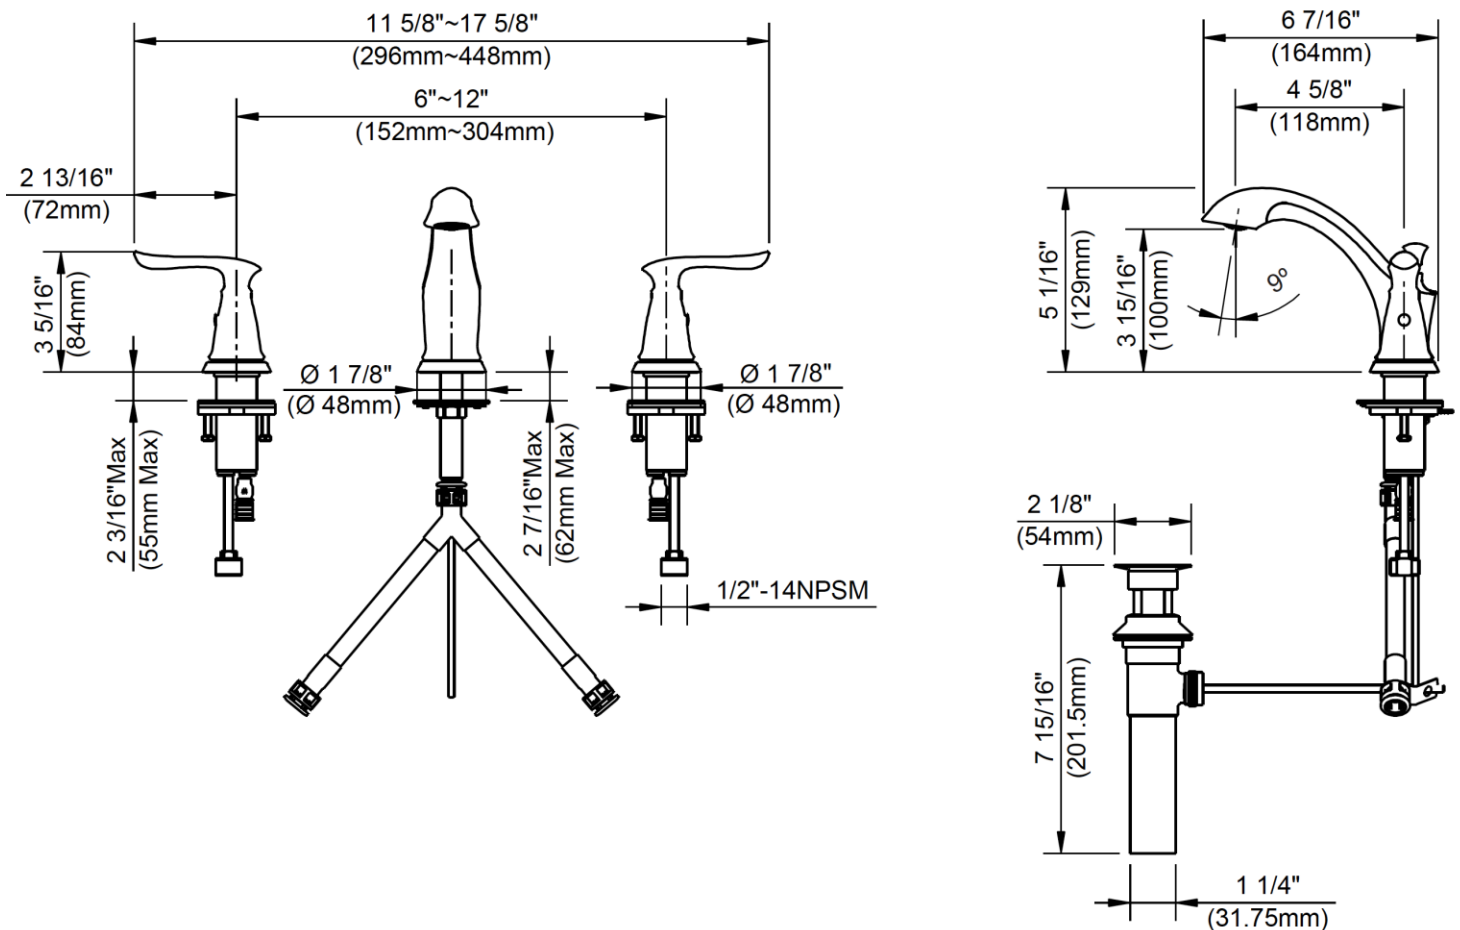

6"-12" Widespread Lavatory Faucet

Robinet de lavabo espacé (6 à 12 po)
Grifo para lavabo ajustable de 6"-12"

LUXART®

Product Specifications

BRITANNIA®

BRL2418-PUCP
BRL2418-PUBN
BRL2418-PUORB

Contact your sales representative for more information or visit our website at luxartcollection.com

Revised 7/10/2020