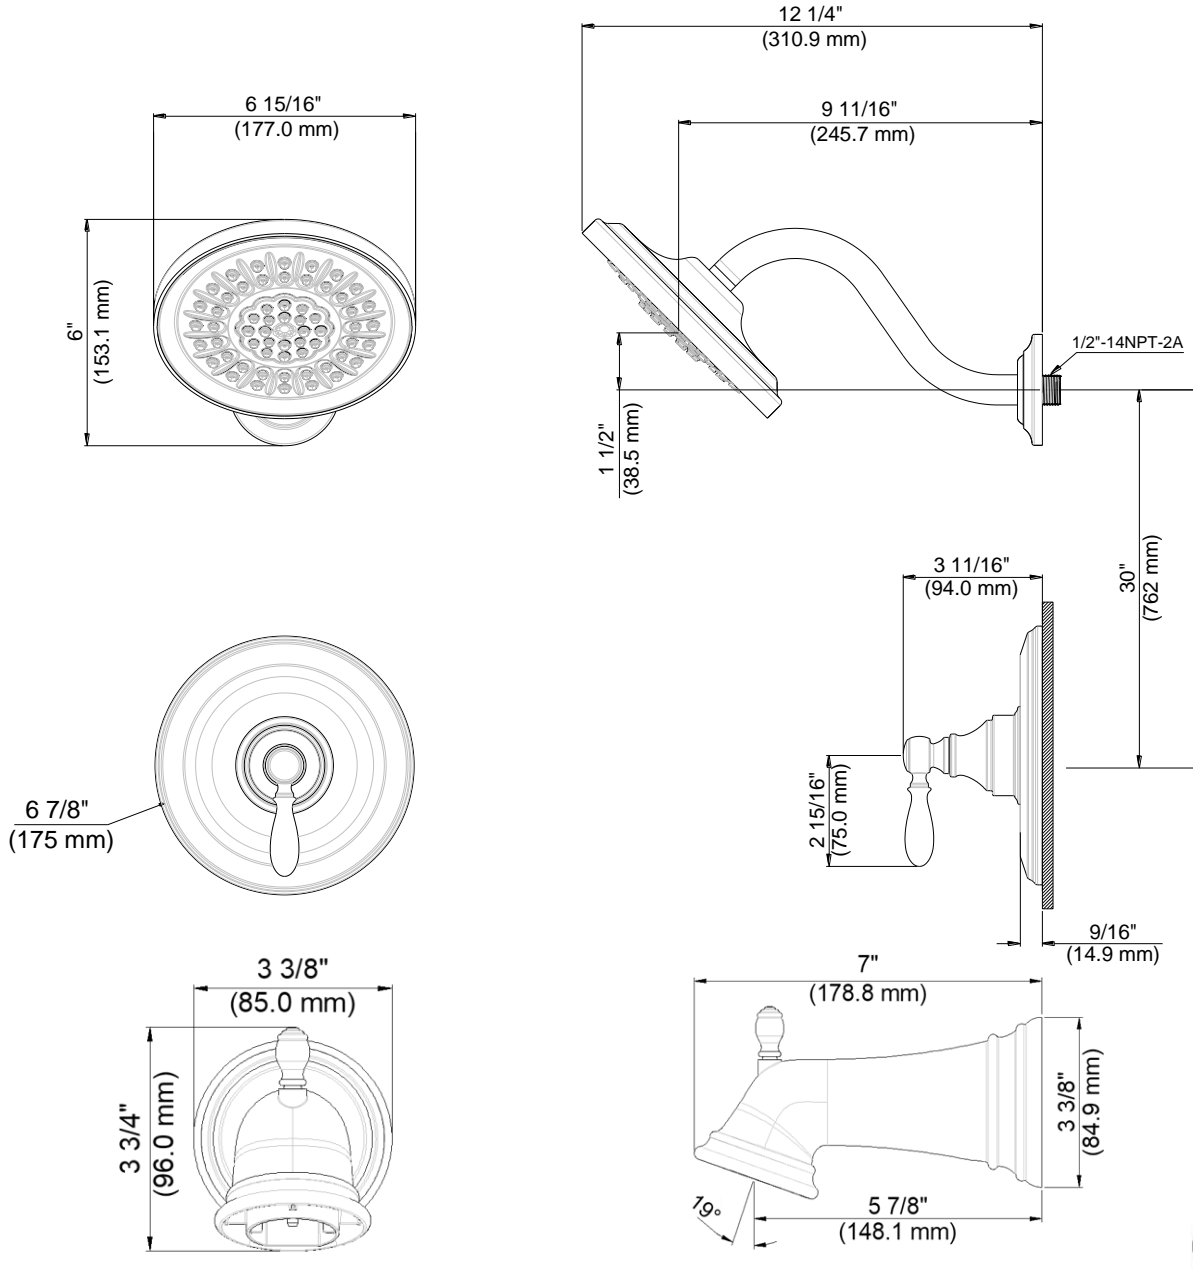

# Tub & Shower Trim

Garniture pour baignoire et douche  
Piezas exteriores para bañera y ducha

Product Specifications

LUXART®

EMBELLISH®

EB411TOV-CP  
EB411TOV-BN  
EB411TOV-ORB  
EB411TOV-PN

Contact your sales representative for more information or visit our website at [luxartcollection.com](http://luxartcollection.com)