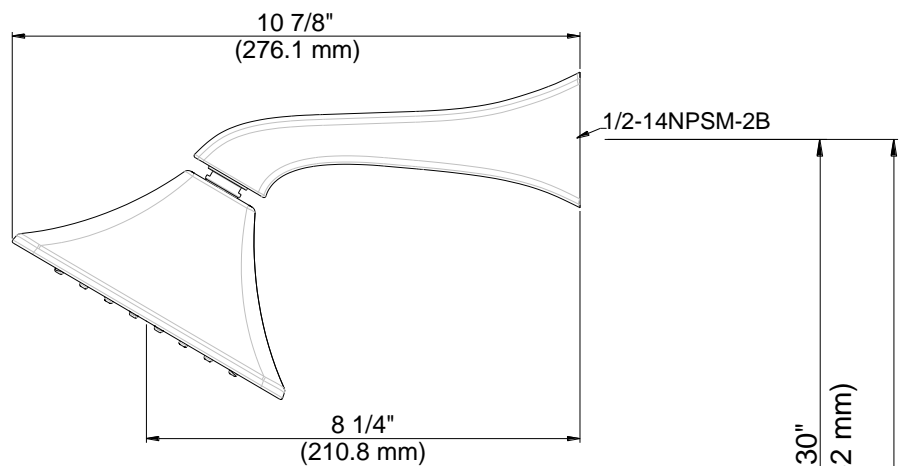

Shower Only Trim

Garniture de douche seulement
Pieza exterior para ducha

Product Specifications

LUXART®

VELERO®

VE511TOV-CP
VE511TOV-BN
VE511TOV-ORB

Contact your sales representative for more information or visit our website at luxartcollection.com