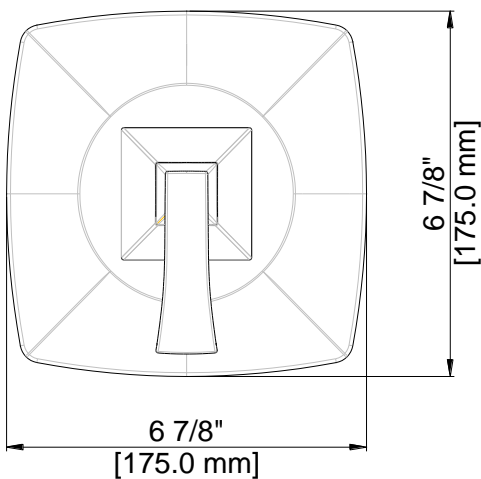

Shower Only Trim

Garniture de douche seulement
Pieza exterior para ducha

Product Specifications

LUXART®

VELERO®

VE511TOV-CP
VE511TOV-BN
VE511TOV-ORB

Contact your sales representative for more information or visit our website at luxartcollection.com