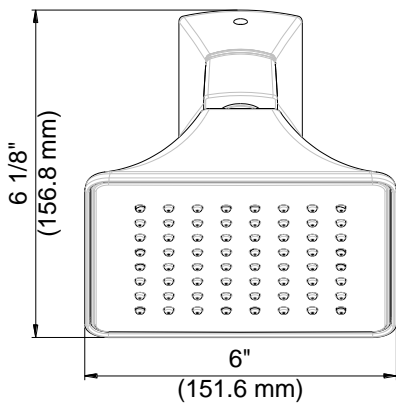

Shower Only Trim

Garniture de douche seulement
Pieza exterior para ducha

Product Specifications

LUXART®

VELERO®

VE511TOV-CP
VE511TOV-BN
VE511TOV-ORB

Contact your sales representative for more information or visit our website at luxartcollection.com