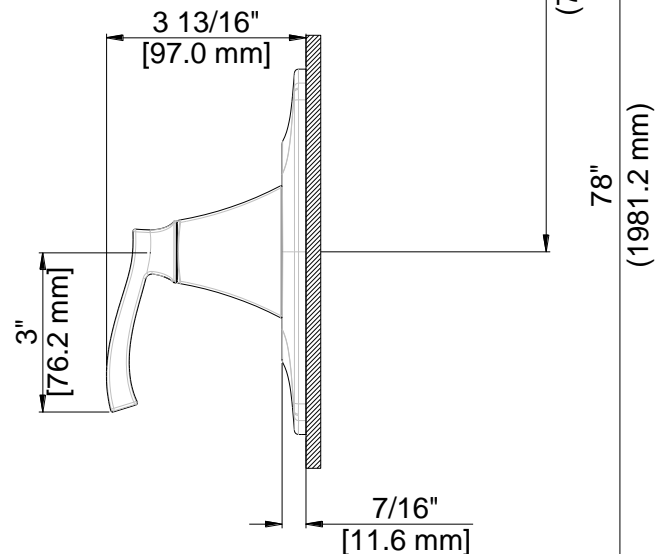

Shower Only Trim

Garniture de douche seulement
Pieza exterior para ducha

Product Specifications

LUXART®

VELERO®

VE511TOV-CP
VE511TOV-BN
VE511TOV-ORB

Contact your sales representative for more information or visit our website at luxartcollection.com