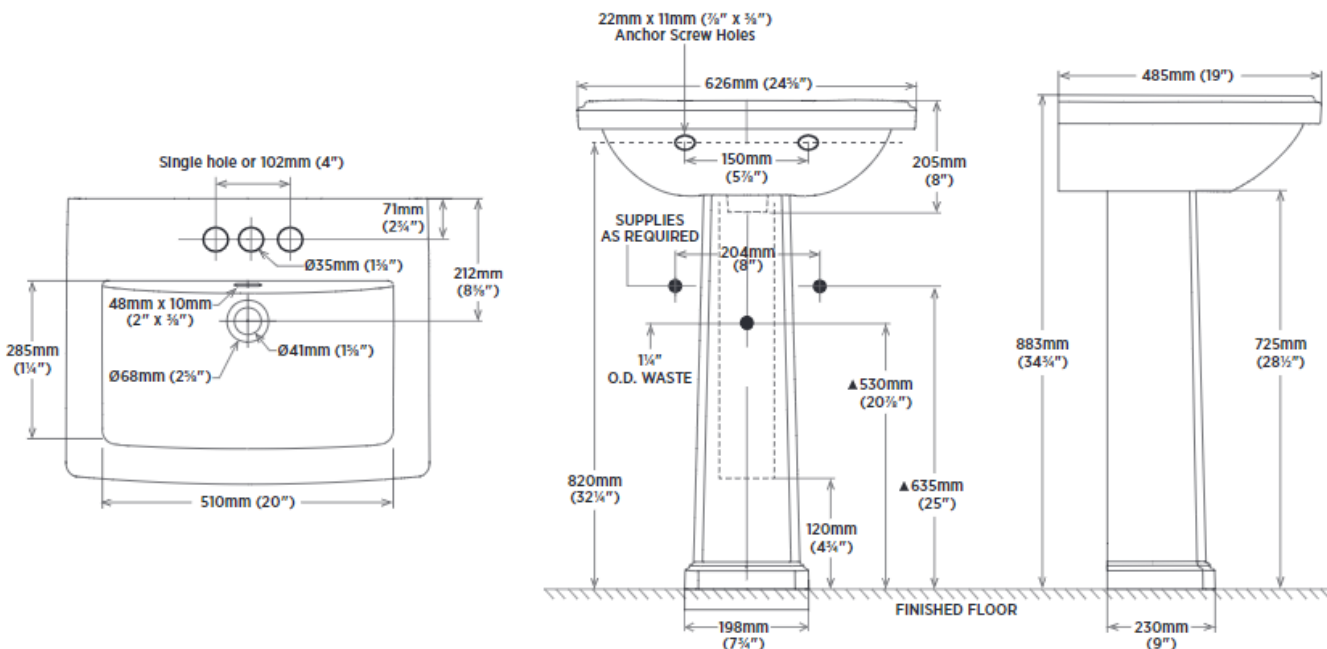

FRANCISCA

Pedestal Lavatory

Product Specifications

Features

- Fine fireclay
- Rear overflow hole
- Single hole or 4" faucet center
- Mounting hardware supplied
- Faucet not included

Overall Size

- 24⁵/₈" W x 19" D x 34³/₄" H

Compliance Certifications

- Meets or exceeds the following:
IAPMO cUPC
ASME A112.19.2 / CSA B45.1

Shipping

- Basin: Cube 2.73GW 48 lbs
- Leg: Cube 1.49GW 26 lbs

LXS10003 Basin with Single Hole
LXS10004 Basin with 4" Center
LXS10005 Pedestal Leg