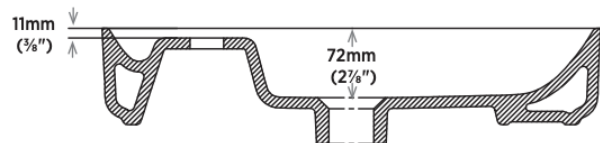

#### Overall Size

- 400mm W x 400mm D x 125mm H 15 3/4" W x 15 3/4" D x 4 7/8" H

#### Shipping

- Cube 1.01
- GW 16.8lbs

LXS10015 White Vessel Lavatory

All dimensions listed are nominal. Luxart® reserves the right to make product and material changes at any time without notice.

Contact your sales representative for more information or visit our website at [luxartcollection.com](http://luxartcollection.com)