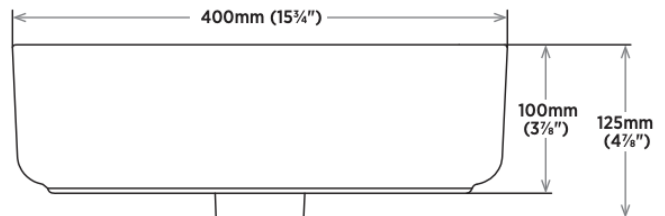

#### Overall Size

- 400mm W x 400mm D x 125mm H 15 3/4" W x 15 3/4" D x 4 7/8" H

#### Shipping

- Cube 1.01
- GW 16.8lbs

LXS10015 White Vessel Lavatory

All dimensions listed are nominal. Luxart® reserves the right to make product and material changes at any time without notice.

Contact your sales representative for more information or visit our website at [luxartcollection.com](http://luxartcollection.com)