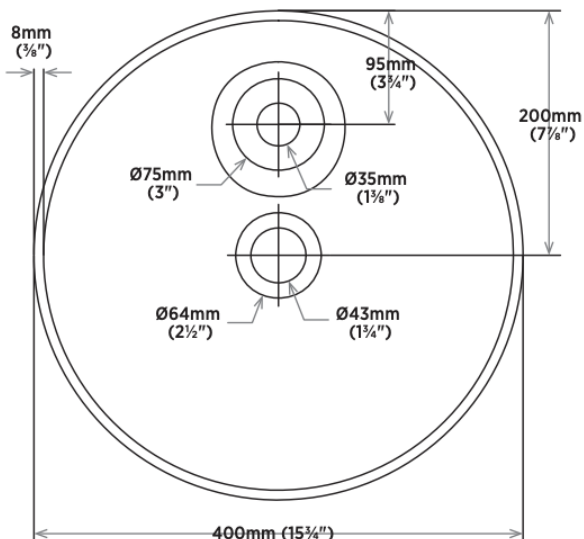

#### Overall Size

- 400mm W x 400mm D x 125mm H 15 3/4" W x 15 3/4" D x 4 7/8" H

#### Shipping

- Cube 1.01
- GW 16.8lbs

LXS10015 White Vessel Lavatory

All dimensions listed are nominal. Luxart® reserves the right to make product and material changes at any time without notice.

Contact your sales representative for more information or visit our website at [luxartcollection.com](http://luxartcollection.com)