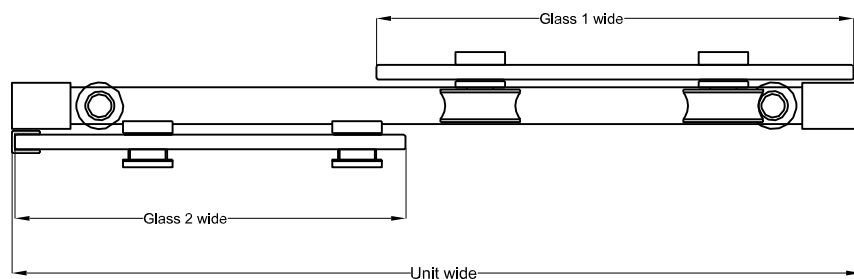

All dimensions are subject to change and variation without notice.

Revised 1/26/2022