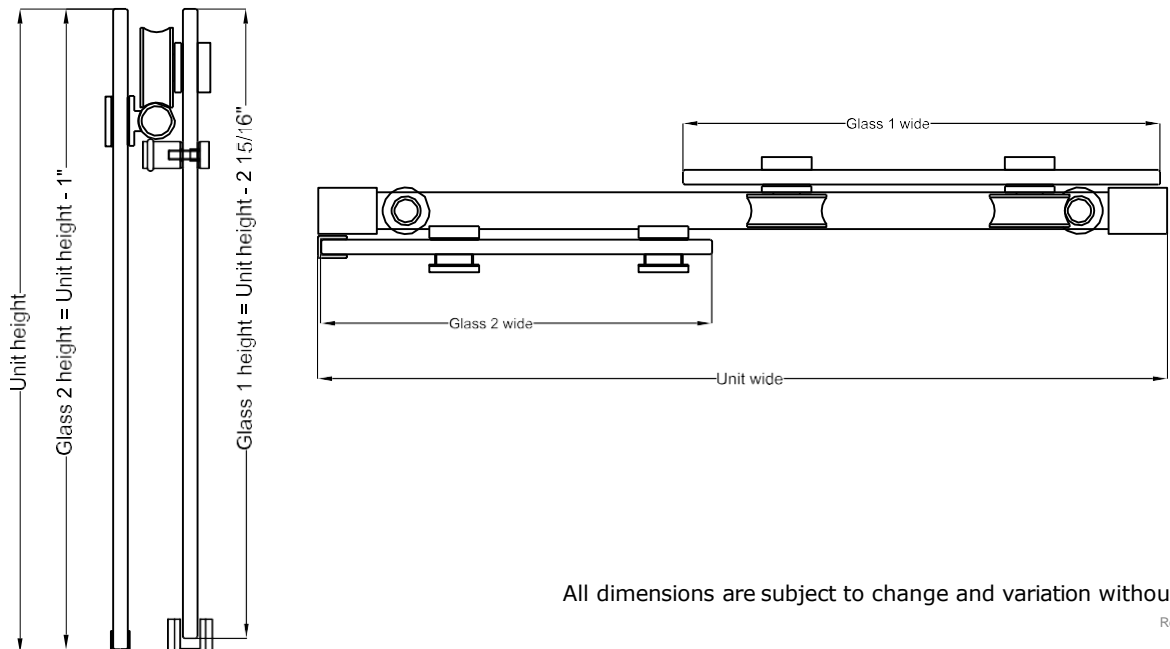

All dimensions are subject to change and variation without notice.

Revised 1/26/2022