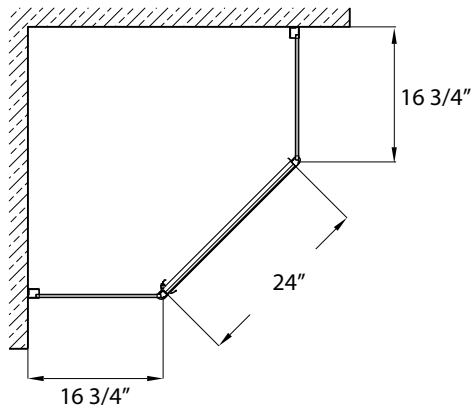

All dimensions are subject to change and variation without notice.

Revised 1/26/2022