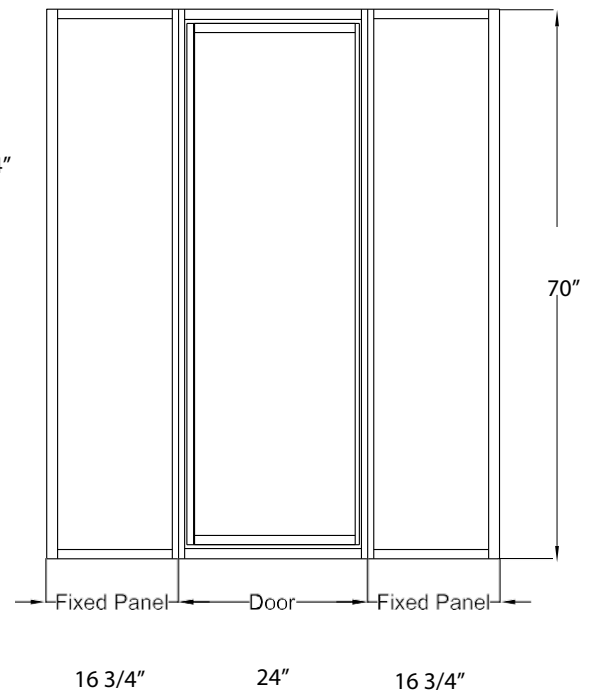

All dimensions are subject to change and variation without notice.

Revised 1/26/2022