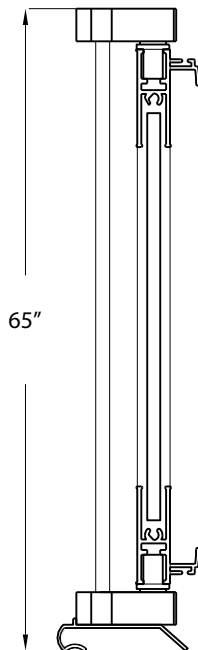

FRAMED PIVOT SWING SHOWER DOOR

Model #: SHSW2765-OB

FITS OPENING 25" TO 27"W X 65"H

Obscure Glass

Brushed Nickel Finish

Tempered safety glass

An anodized aluminum frame

Integrated door handle

Full length magnetic closure

Flexible orientation - right or left hand pivot

Up to 1/2" adjustment for out of square walls

Doors are backed by a Limited Lifetime Warranty

WAMM®We All Make Mistakes®Program

Obscure

Brushed Nickel

All dimensions are subject to change and variation without notice.

Revised 1/26/2022