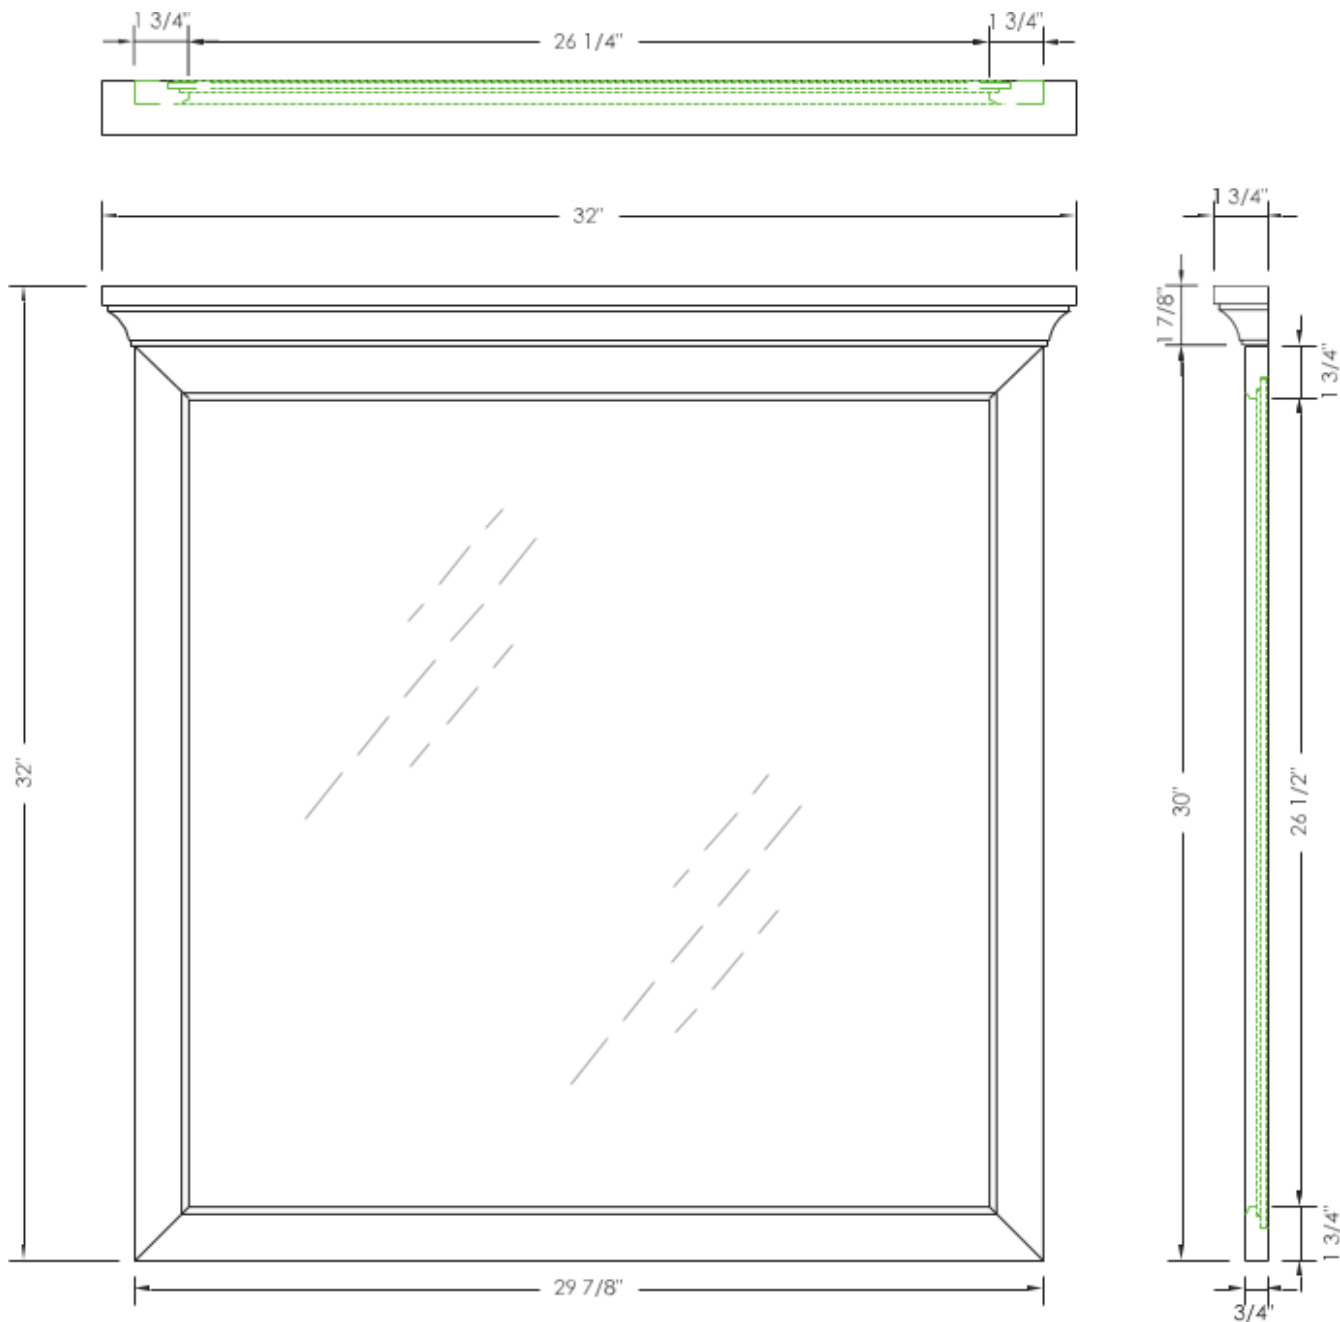

LUXART.

andressa®

Bohemian/Minimalist Mirror

LXMIRBOH3232/LXMIRMM3232

LSBM3232/HOWM3232/HOGM3232

Need Help? If you have any questions or concerns, please email: customerservice@luxartcollection.com.
Por favor. Si tiene alguna pregunta o duda, envíe un correo electrónico: customerservice@luxartcollection.com