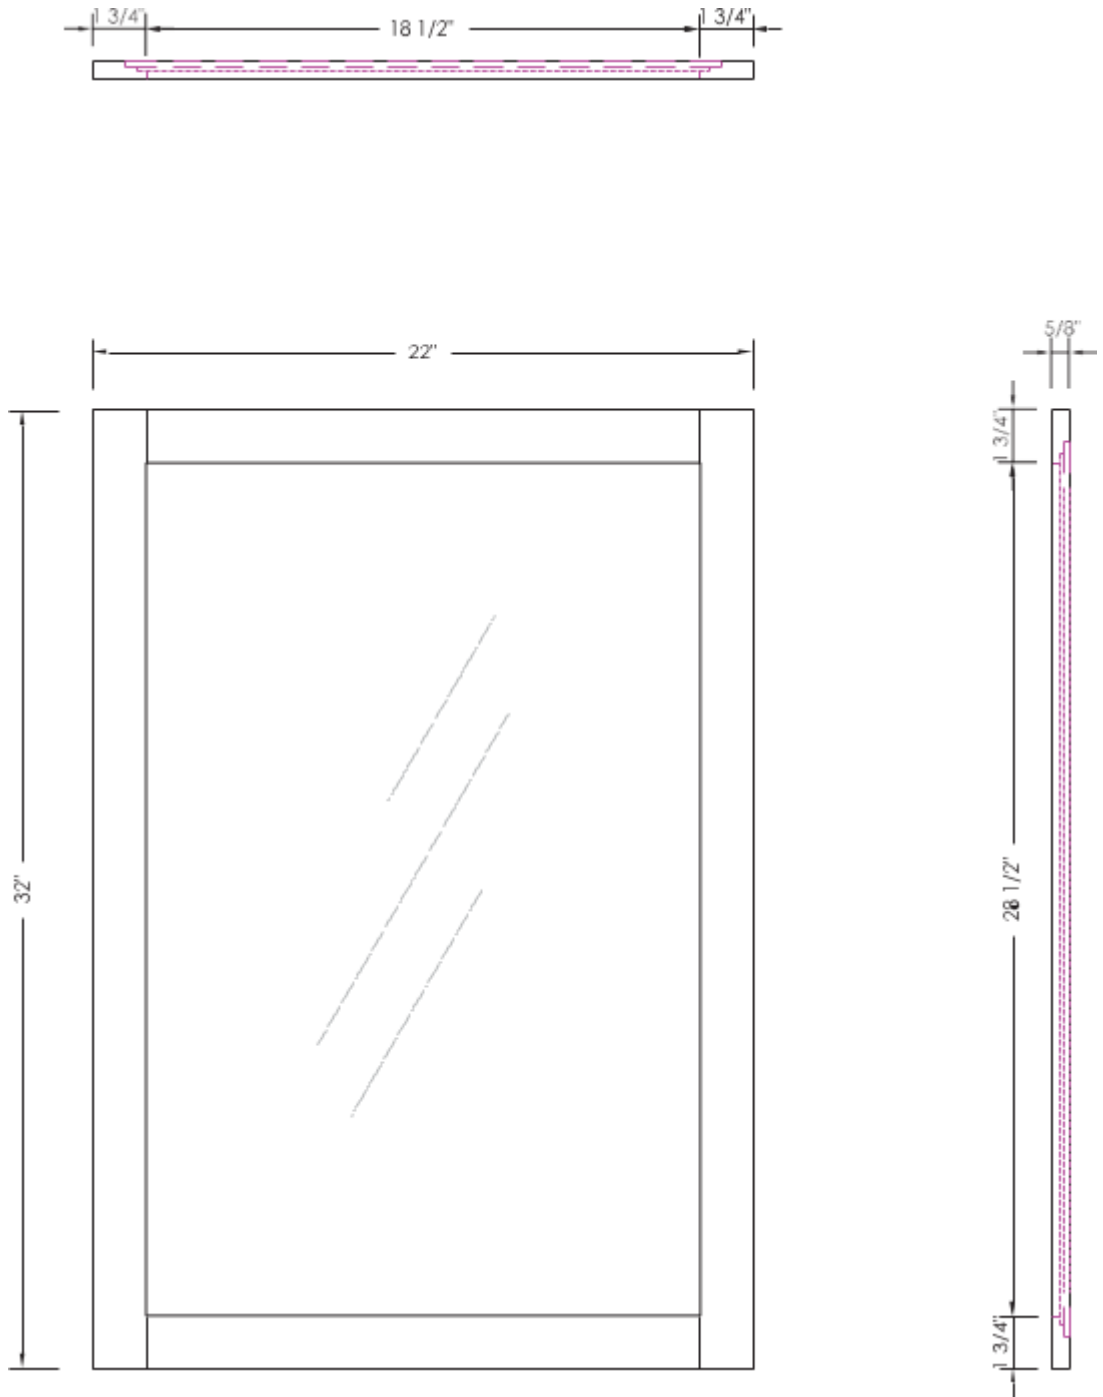

L U X A R T.

andressa®

Preppy Mirror

LXMIRPR2232-WH

JXWHM2232

Need Help? If you have any questions or concerns, please email: customerservice@luxartcollection.com.
Por favor. Si tiene alguna pregunta o duda, envíe un correo electrónico: customerservice@luxartcollection.com