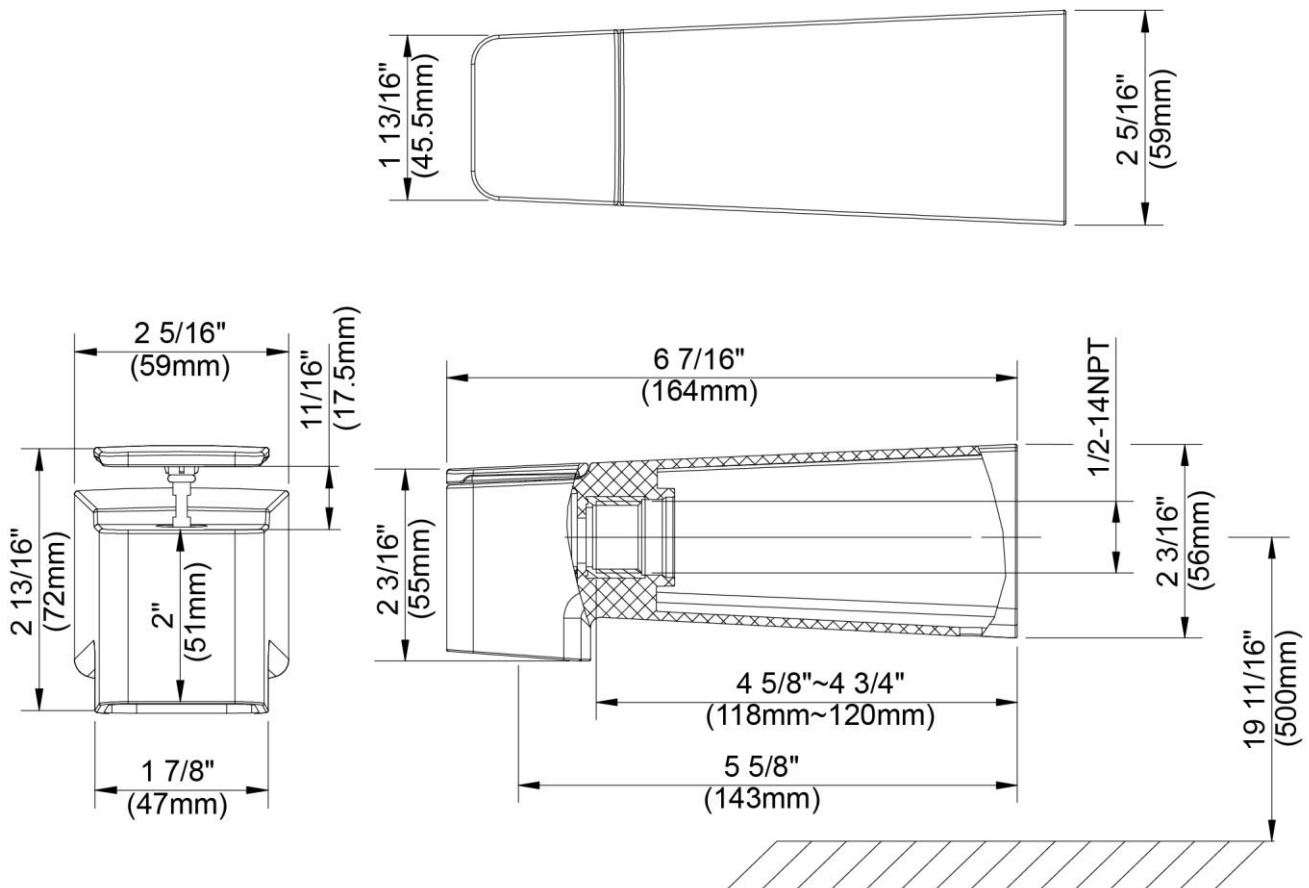

Contact your sales representative for more information or visit our website at mainlinecollection.com