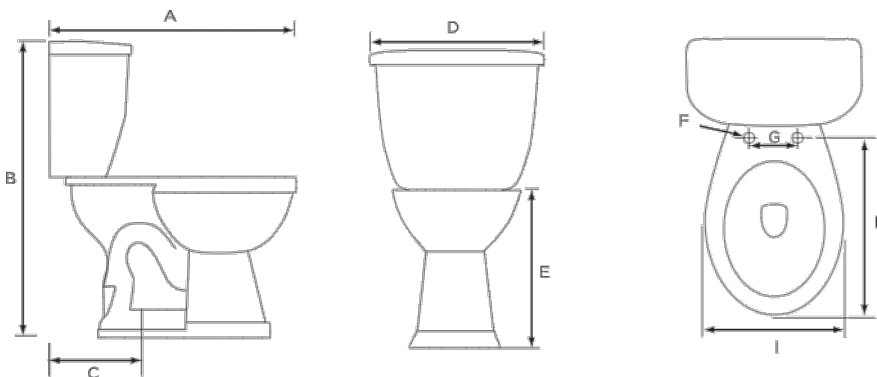

Ursa 1.28 Elongated, Two-Piece, Standard Height, 12" Toilet Combination, Left-Hand Flush

Product Specifications

Features

- Grade A Vitreous China
- Standard Height of 15-1/2"
- 2" Fully Glazed Trapway
- Siphon Jet Action Flushing
- 1.28 GPF High Efficiency Toilet
- 12" Rough-In
- Tank Equipped with Fluidmaster™ Trim
- Available in White Only
- Mainline Toilet Seat Sold Separately

MLS039-416

Certifications

- IAPMO UPC
- ASME A112.19.2
- US EPA WaterSense
- 800g MaP Rating

To Submit	Bowl	Tank	A	B	C	D	E	F	G	H	I
	MLS10416	MLS10039	29-1/2"	29-7/8"	12"	17"	15-1/2"	1/2"	5-1/2"	18-1/2"	14-3/8"