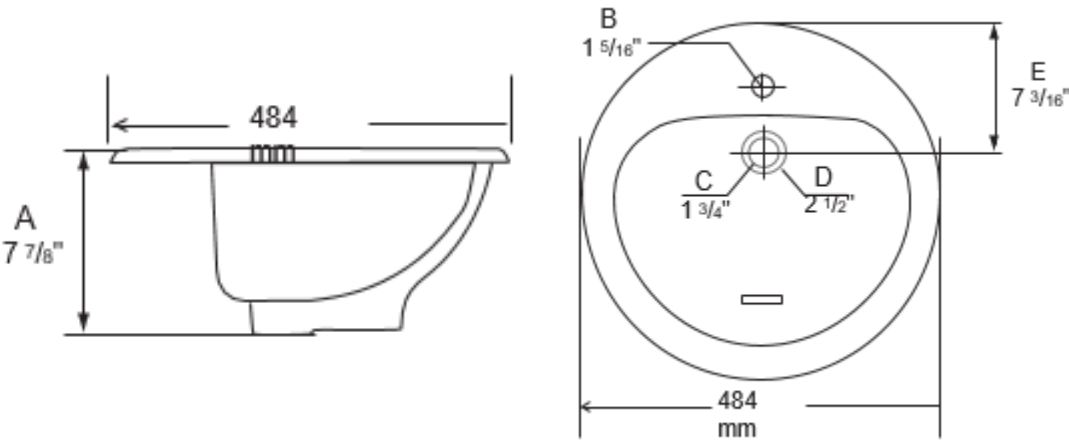

MAINLINE

Round Drop-In Lavatory

Product Specifications

Features

- Grade A Vitreous China
- 19" Round
- Single Hole
- Self-Rimming with Front Overflow
- ADA Compliant
- Traditional Design
- Available in White

Certifications

- IAPMO UPC
- ASME A112.19.2
- ADA ANSI A117.1

MLS10428

To Submit	Bowl	Color	Hole	Weight	A	B	C	D	E
	MLS10428	White	Single	17 lbs.	7-7/8"	1-5/16"	1-3/4"	2-1/2"	7-3/16"

All dimensions listed are nominal. Mainline® reserves the right to make product and material changes at any time without notice.