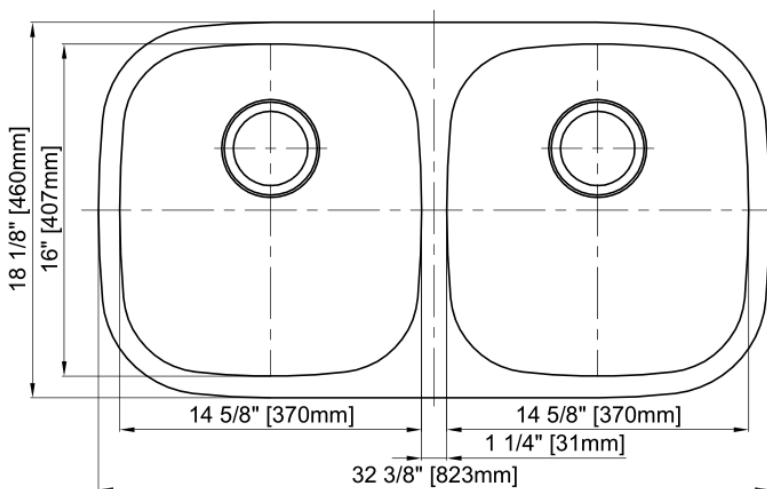

Double Bowl Kitchen Sink

Product Specifications

Features

- 18 Gauge
- Type 304 Stainless Steel
- Includes Mounting Clips
- Fully Undercoated
- Sound Absorption Pads
- Brushed Satin Finish

Overall Size: 32-3/8" x 18-1/8"

Bowl Depth: 8"(left), 8"(right)

Minimum Cabinet Size: 36"

Drain Opening: 3-1/2"

Drain Placement: Center Rear

USE SINK AS CUTOUT TEMPLATE

MLUD32188

Optional Accessories

- Bottom Basin Rack: MLUD32189BG
- Basket Strainer: MLL7, ML18, ML14, ML15
- Soap Dispenser: CSD, LCSD, LGLSD

For cutout measurement: Use sink in sink box.

All dimensions listed are nominal. Luxart® reserves the right to make product and material changes at any time without notice.

Contact your sales representative for more information or visit our website at mainlinecollection.com