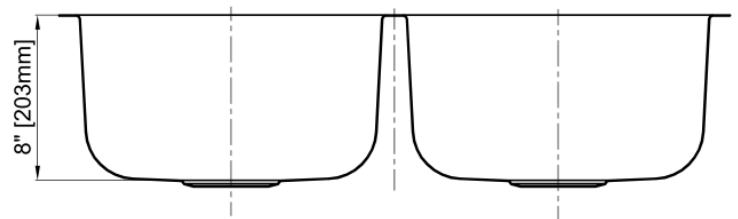

Double Bowl Kitchen Sink

Product Specifications

Features

- 18 Gauge
- Type 304 Stainless Steel
- Includes Mounting Clips
- Fully Undercoated
- Sound Absorption Pads
- Brushed Satin Finish

Overall Size: 32-3/8" x 18-1/8"

Bowl Depth: 8"(left), 8"(right)

Minimum Cabinet Size: 36"

Drain Opening: 3-1/2"

Drain Placement: Center Rear

USE SINK AS CUTOUT TEMPLATE

MLUD32188

Optional Accessories

- Bottom Basin Rack: MLUD32189BG
- Basket Strainer: MLL7, ML18, ML14, ML15
- Soap Dispenser: CSD, LCSD, LGLSD

For cutout measurement: Use sink in sink box.

All dimensions listed are nominal. Luxart® reserves the right to make product and material changes at any time without notice.

Contact your sales representative for more information or visit our website at mainlinecollection.com