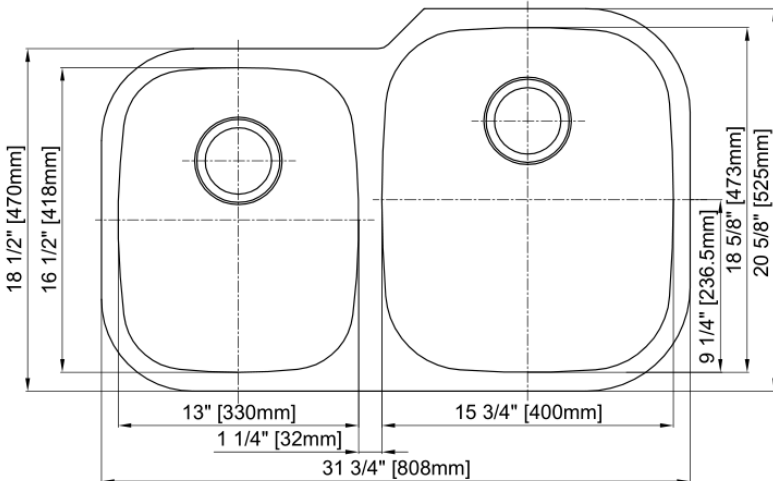

MAINLINE

Double Bowl Kitchen Sink

Product Specifications

Features

- 18 Gauge
- Type 304 Stainless Steel
- Fully Undercoated
- Sound Absorption Pads
- Brushed Satin Finish

Overall Size: 31-3/4" x 20-5/8"

Bowl Depth: 8"(left), 10"(right)

Minimum Cabinet Size: 36"

Drain Opening: 3-1/2"

Drain Placement: Center Rear

USE SINK AS CUTOUT TEMPLATE

MLUD3221R

Optional Accessories

- Bottom Basin Rack: MLUD3221BG
- Basket Strainer: MLL7, ML18, ML14, ML15
- Soap Dispenser: CSD, LCSD, LGLSD

For cutout measurement: Use sink in sink box.

All dimensions listed are nominal. Luxart® reserves the right to make product and material changes at any time without notice.

Contact your sales representative for more information or visit our website at mainlinecollection.com