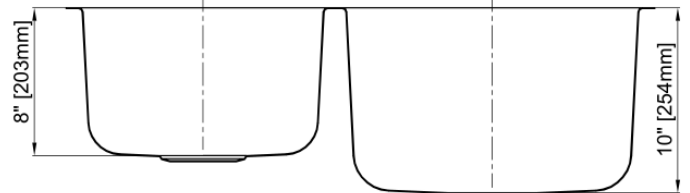

MAINLINE

Double Bowl Kitchen Sink

Product Specifications

Features

- 18 Gauge
- Type 304 Stainless Steel
- Fully Undercoated
- Sound Absorption Pads
- Brushed Satin Finish

Overall Size: 31-3/4" x 20-5/8"

Bowl Depth: 8"(left), 10"(right)

Minimum Cabinet Size: 36"

Drain Opening: 3-1/2"

Drain Placement: Center Rear

USE SINK AS CUTOUT TEMPLATE

MLUD3221R

Optional Accessories

- Bottom Basin Rack: MLUD3221BG
- Basket Strainer: MLL7, ML18, ML14, ML15
- Soap Dispenser: CSD, LCSD, LGLSD

For cutout measurement: Use sink in sink box.

All dimensions listed are nominal. Luxart® reserves the right to make product and material changes at any time without notice.

Contact your sales representative for more information or visit our website at mainlinecollection.com