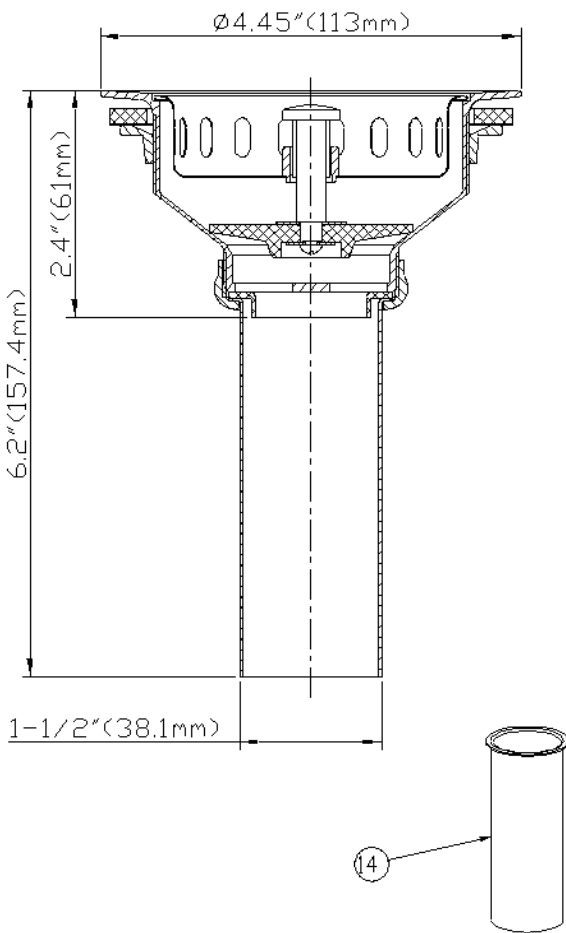

SPECIFICATIONS

- Heavy Duty Forged Brass Body
- Brass Basket
- 4" Tailpiece
- Brass Post
- Heavy Brass Locknut
- Brass Tailpiece Nut

ML151

No.	Part Name	Material
1	Stick Post	Brass
2	Bushing	Brass
3	Basket	Brass
4	Gasket	Stainless Steel
5	Stopper	Rubber
6	Gasket	Stainless Steel
7	Screw	Stainless Steel
8	Body	Brass
9	Washer	Rubber
10	Friction Washer	Paper
11	Locknut	Brass
12	Washer	PE
13	Tailpiece Nut	Brass
14	Tailpiece	Brass