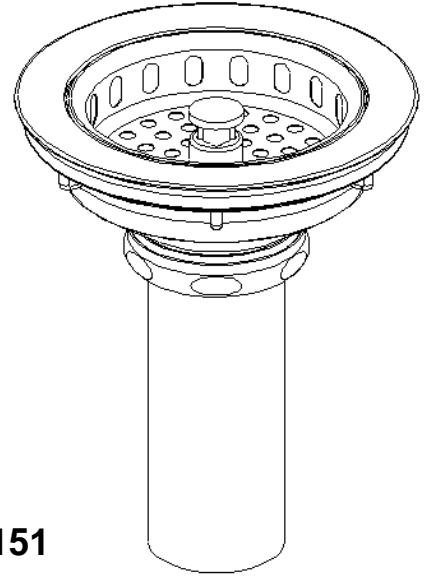

SPECIFICATIONS

- Heavy Duty Forged Brass Body
- Brass Basket
- 4" Tailpiece
- Brass Post
- Heavy Brass Locknut
- Brass Tailpiece Nut

ML151

No.	Part Name	Material
1	Stick Post	Brass
2	Bushing	Brass
3	Basket	Brass
4	Gasket	Stainless Steel
5	Stopper	Rubber
6	Gasket	Stainless Steel
7	Screw	Stainless Steel
8	Body	Brass
9	Washer	Rubber
10	Friction Washer	Paper
11	Locknut	Brass
12	Washer	PE
13	Tailpiece Nut	Brass
14	Tailpiece	Brass