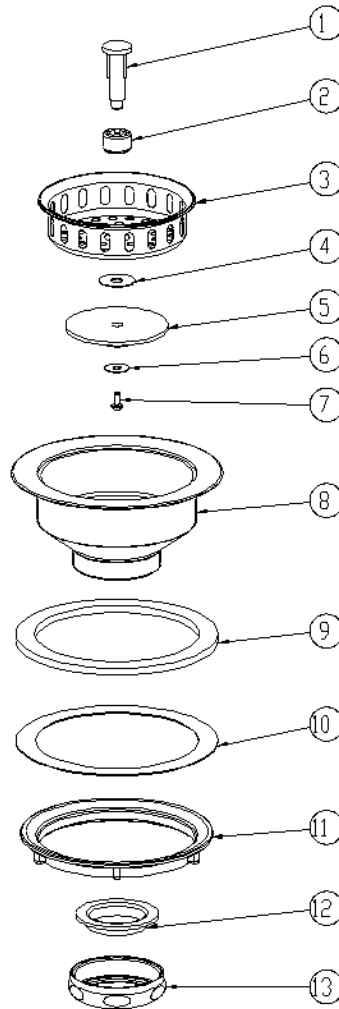

SPECIFICATIONS

- Heavy Duty Forged Brass Body
- Brass Basket
- 4" Tailpiece
- Brass Post
- Heavy Brass Locknut
- Brass Tailpiece Nut

ML151

No.	Part Name	Material
1	Stick Post	Brass
2	Bushing	Brass
3	Basket	Brass
4	Gasket	Stainless Steel
5	Stopper	Rubber
6	Gasket	Stainless Steel
7	Screw	Stainless Steel
8	Body	Brass
9	Washer	Rubber
10	Friction Washer	Paper
11	Locknut	Brass
12	Washer	PE
13	Tailpiece Nut	Brass
14	Tailpiece	Brass