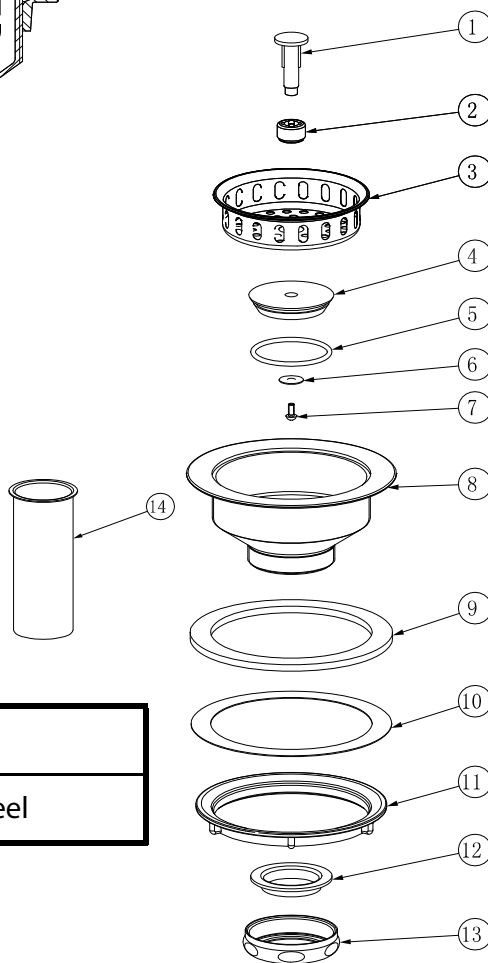

SPECIFICATIONS

- Heavy Duty Forged Brass Body
- Brass Basket
- 4" Tailpiece
- Brass Post with Brass Stopper
- Heavy Brass Locknut
- Brass Tailpiece Nut

ML8801

No.	Part Name	Material
1	Stick Post	Brass
2	Bushing	Brass
3	Basket	Brass
4	Stopper	Brass
5	Washer	Rubber
6	Gasket	Stainless Steel
7	Screw	Stainless Steel
8	Body	Brass
9	Washer	Rubber
10	Friction Washer	Paper
11	Locknut	Brass
12	Washer	PE
13	Tailpiece Nut	Brass
14	Tailpiece	Brass

OPTIONAL FINISH

ML8801	Chrome Plated
ML8801SS	Brushed Stainless Steel