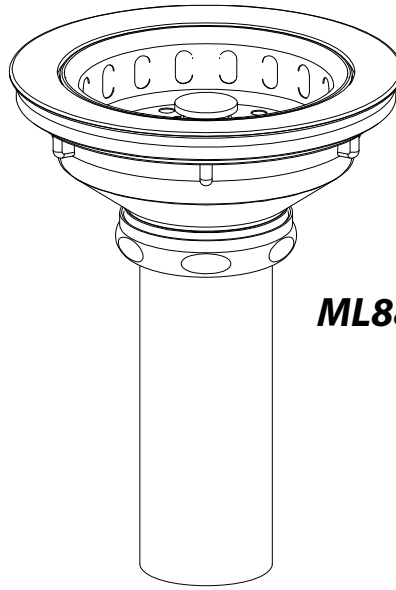

SPECIFICATIONS

- Heavy Duty Forged Brass Body
- Brass Basket
- 4" Tailpiece
- Brass Post with Brass Stopper
- Heavy Brass Locknut
- Brass Tailpiece Nut

ML8801

No.	Part Name	Material
1	Stick Post	Brass
2	Bushing	Brass
3	Basket	Brass
4	Stopper	Brass
5	Washer	Rubber
6	Gasket	Stainless Steel
7	Screw	Stainless Steel
8	Body	Brass
9	Washer	Rubber
10	Friction Washer	Paper
11	Locknut	Brass
12	Washer	PE
13	Tailpiece Nut	Brass
14	Tailpiece	Brass

OPTIONAL FINISH

ML8801	Chrome Plated
ML8801SS	Brushed Stainless Steel