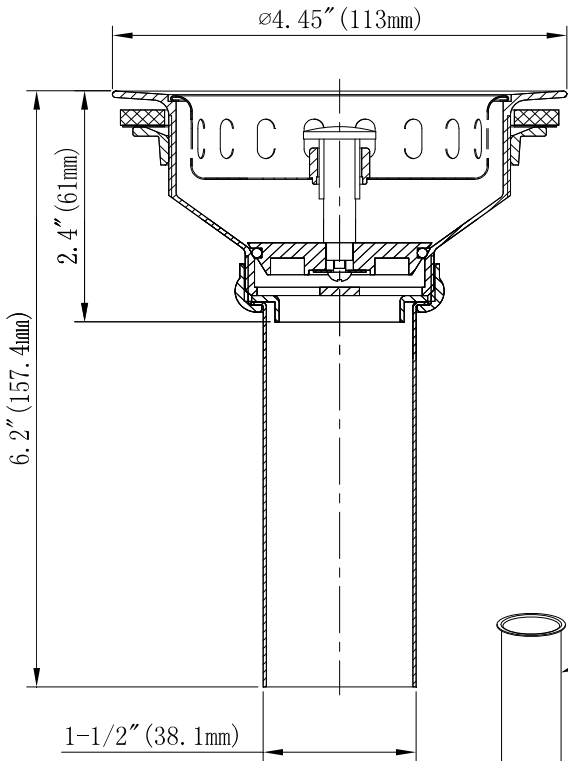

SPECIFICATIONS

- Heavy Duty Forged Brass Body
- Brass Basket
- 4" Tailpiece
- Brass Post with Brass Stopper
- Heavy Brass Locknut
- Brass Tailpiece Nut

ML8801

No.	Part Name	Material
1	Stick Post	Brass
2	Bushing	Brass
3	Basket	Brass
4	Stopper	Brass
5	Washer	Rubber
6	Gasket	Stainless Steel
7	Screw	Stainless Steel
8	Body	Brass
9	Washer	Rubber
10	Friction Washer	Paper
11	Locknut	Brass
12	Washer	PE
13	Tailpiece Nut	Brass
14	Tailpiece	Brass