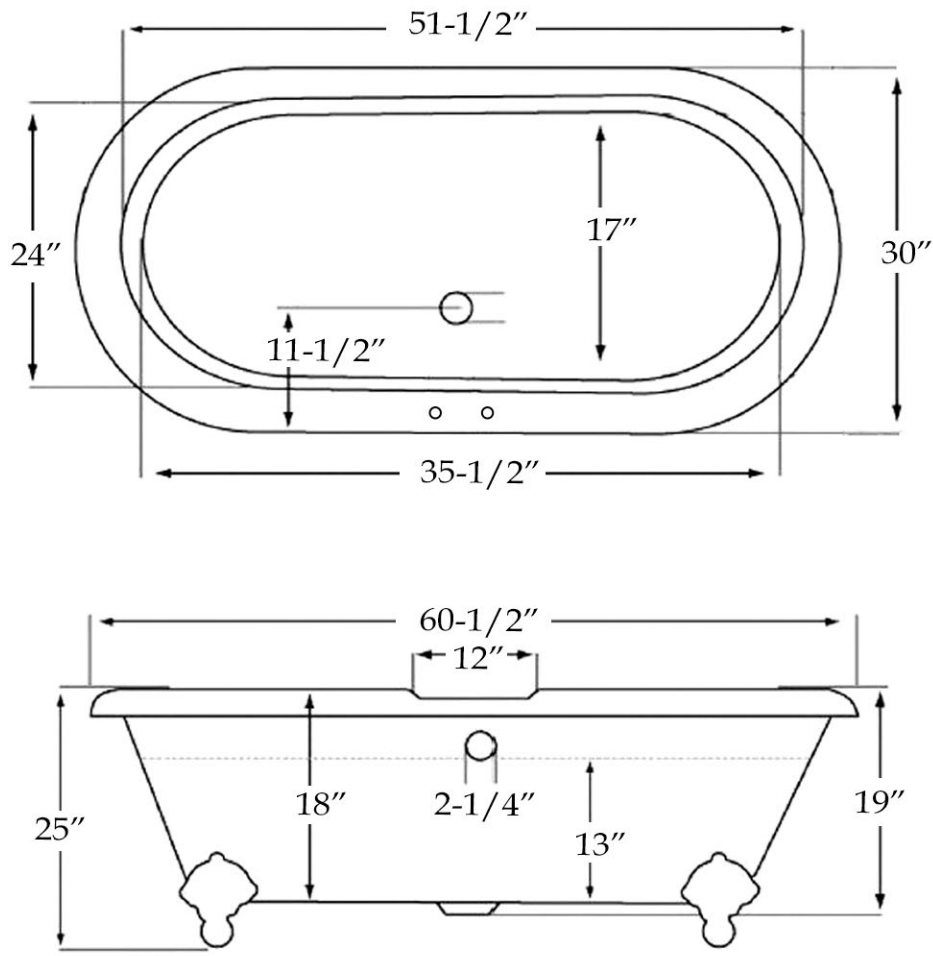

MAIDSTONE

www.MaidstoneSupply.com

Double Ended Clawfoot Tub

Part No: 1202DE60-7

Volume: 45 gal Weight: 66 lbs Water Depth: 13"

Contact Maidstone for additional information and specifications. For complete warranty information and a list of dealers visit www.MaidstoneSupply.com. All products and specifications are subject to change without notice. Maidstone is not responsible for typographical and/or dimensional errors. Typographical errors are subject to correction.

Note: Rough-in dimensions may vary +/- 1/2" and are subject to change. No responsibility is assumed by Maidstone.