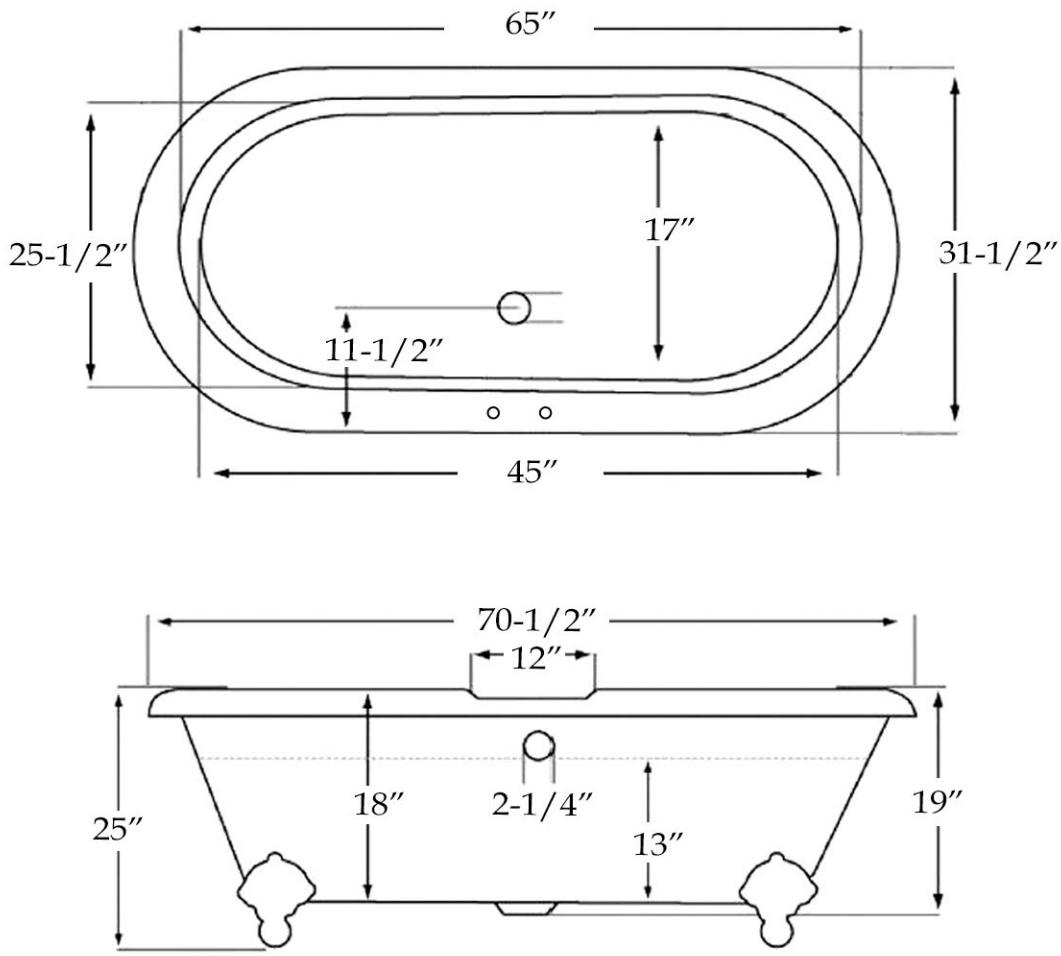

MAIDSTONE

www.MaidstoneSupply.com

Double Ended Clawfoot Tub

Part No: 1202DE71-7

Volume: 49 gal Weight: 79 lbs Water Depth: 13"

Contact Maidstone for additional information and specifications. For complete warranty information and a list of dealers visit www.MaidstoneSupply.com. All products and specifications are subject to change without notice. Maidstone is not responsible for typographical and/or dimensional errors. Typographical errors are subject to correction.

Note: Rough-in dimensions may vary +/- 1/2" and are subject to change. No responsibility is assumed by Maidstone.