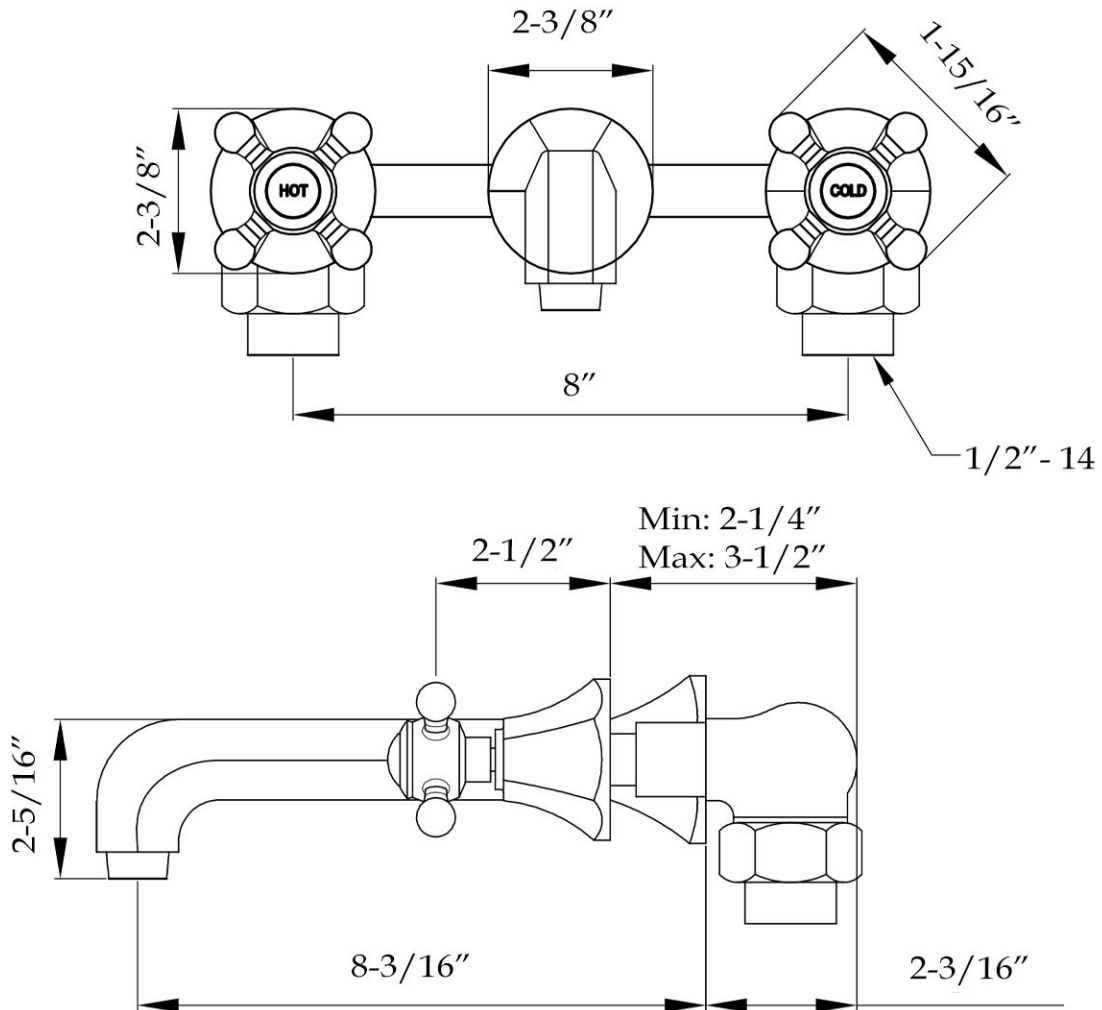

MAIDSTONE

[www.MaidstoneSupply.com](http://www.MaidstoneSupply.com)

Bathroom Wall Mount Bathtub Faucet

Part No: 121-DSBW1-3MC

Contact Maidstone for additional information and specifications. For complete warranty information and a list of dealers visit [www.MaidstoneSupply.com](http://www.MaidstoneSupply.com). All products and specifications are subject to change without notice. Maidstone is not responsible for typographical and/or dimensional errors. Typographical errors are subject to correction.

Note: Rough-in dimensions may vary +/- 1/2" and are subject to change. No responsibility is assumed by Maidstone.