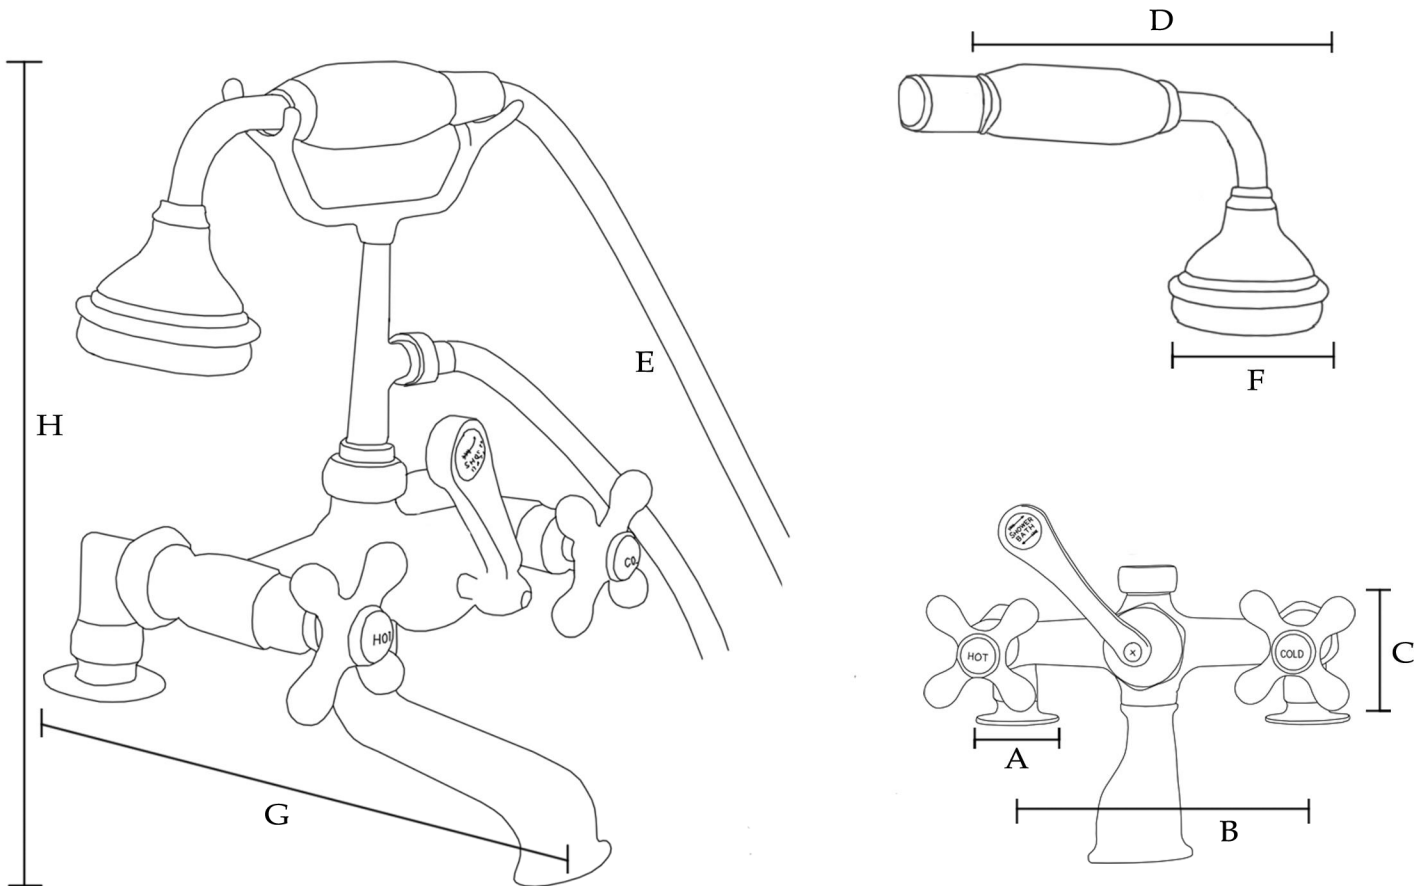

## Rim Mount Tub Faucet

Part No: 121-ETR3-1MC

(A) Base: 2" OD	(D) Hand Shower: 7" L	(G) Spout: 7" Reach
(B) Centers: 7" W	(E) Hose: 59-3/4" L	(H) Total Height: 10" H
(C) Handle: 3-1/4" L	(F) Shower Head: 2-1/2" OD	Flow Rate: 7 gal/min

Note: Rough-in dimensions may vary +/- 1/2" and are subject to change. No responsibility is assumed by Maidstone.