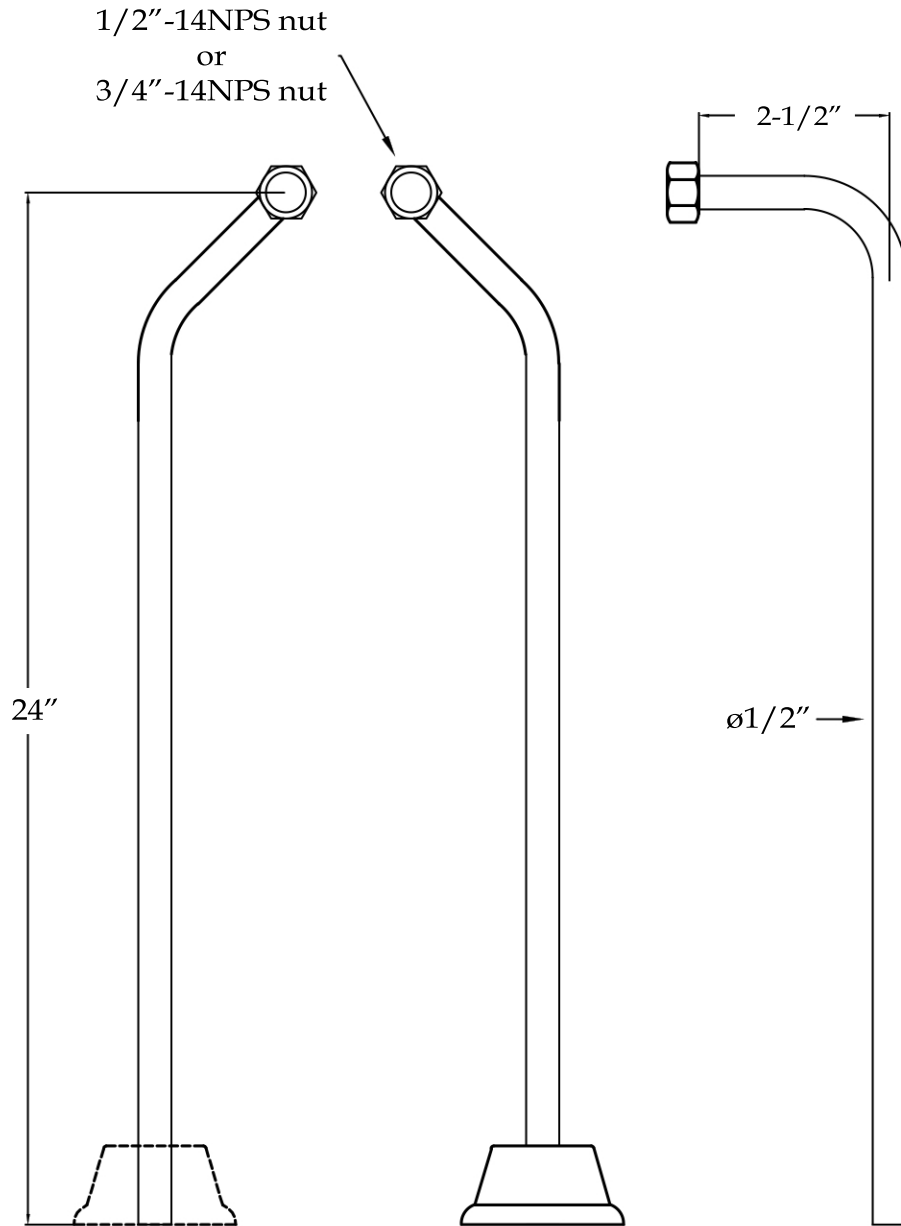

MAIDSTONE

www.MaidstoneSupply.com

Tub Wall Supplies Line

Part No: 123ST2-S

Contact Maidstone for additional information and specifications. For complete warranty information and a list of dealers visit www.MaidstoneSupply.com. All products and specifications are subject to change without notice. Maidstone is not responsible for typographical and/or dimensional errors. Typographical errors are subject to correction.

Note: Rough-in dimensions may vary +/- 1/2" and are subject to change. No responsibility is assumed by Maidstone.