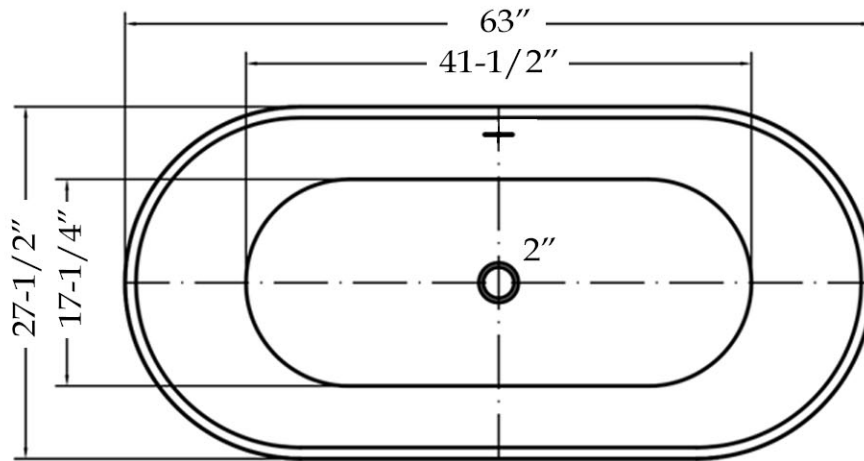

MAIDSTONE

www.MaidstoneSupply.com

Double End Freestanding Tub

Part No: 220AM63

Volume: 58 gal Weight: 88 lbs

Contact Maidstone for additional information and specifications. For complete warranty information and a list of dealers visit www.MaidstoneSupply.com. All products and specifications are subject to change without notice. Maidstone is not responsible for typographical and/or dimensional errors. Typographical errors are subject to correction.

Note: Rough-in dimensions may vary +/- 1/2" and are subject to change. No responsibility is assumed by Maidstone.