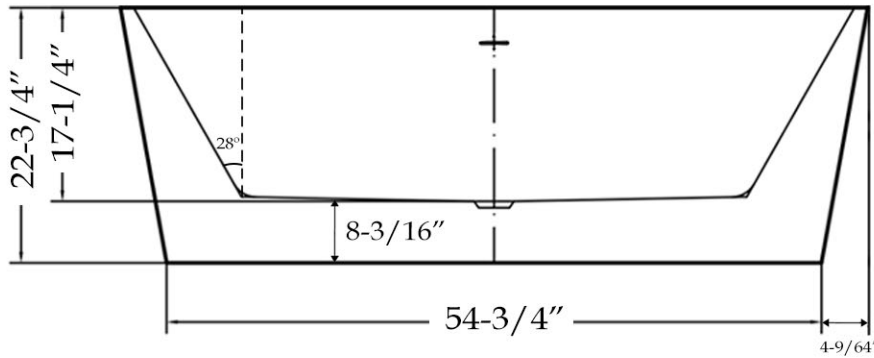

MAIDSTONE

www.MaidstoneSupply.com

Double End Freestanding Tub

Part No: 220AM63

Volume: 58 gal Weight: 88 lbs

Contact Maidstone for additional information and specifications. For complete warranty information and a list of dealers visit www.MaidstoneSupply.com. All products and specifications are subject to change without notice. Maidstone is not responsible for typographical and/or dimensional errors. Typographical errors are subject to correction.

Note: Rough-in dimensions may vary +/- 1/2" and are subject to change. No responsibility is assumed by Maidstone.