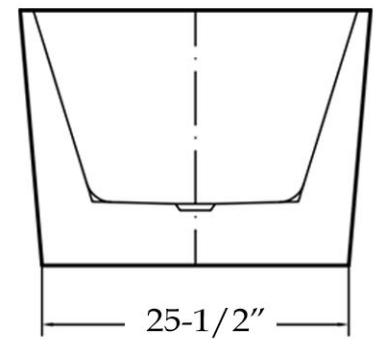

MAIDSTONE

www.MaidstoneSupply.com

Double End Freestanding Tub

Part No: 220AM63

Volume: 58 gal Weight: 88 lbs

Contact Maidstone for additional information and specifications. For complete warranty information and a list of dealers visit www.MaidstoneSupply.com. All products and specifications are subject to change without notice. Maidstone is not responsible for typographical and/or dimensional errors. Typographical errors are subject to correction.

Note: Rough-in dimensions may vary +/- 1/2" and are subject to change. No responsibility is assumed by Maidstone.