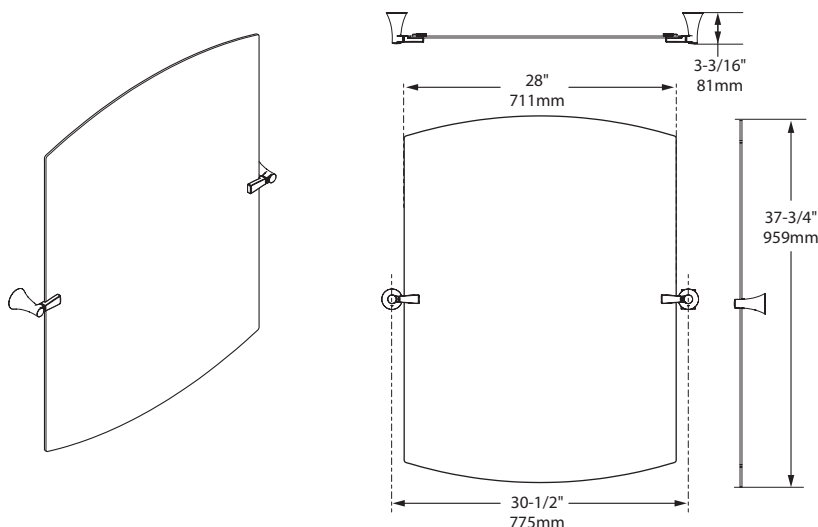

### Materials:

Oval Tilting Mirror posts are constructed of zinc and mirror is constructed of 5MM thick glass.

### Dimensions: