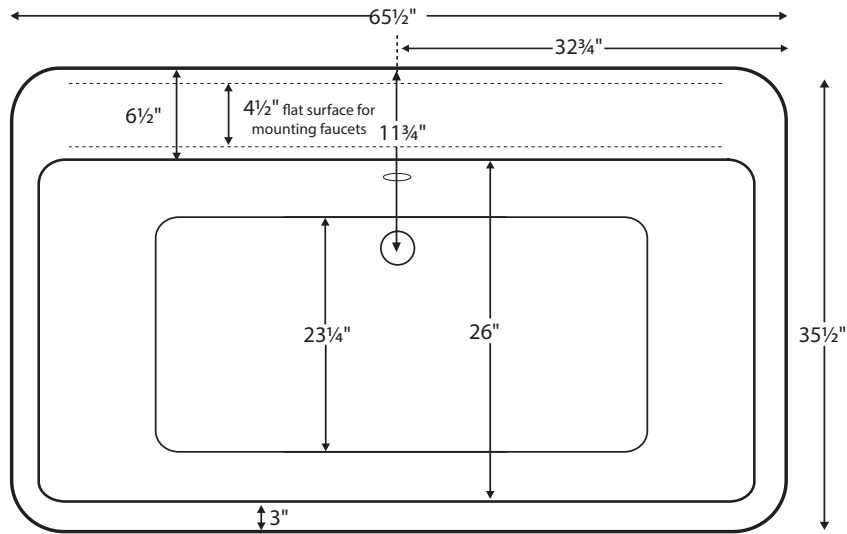

MTI BASICS® Tubs

MBRFSX6636

65.5" x 35.5" x 22.5"

GENERAL SPECIFICATIONS:

Installation: Freestanding
Material: Acrylic
Soaker Weight: 120 lbs / 54.43 kg
Maximum Fill: 73 gal to overflow

NOTE: Filling this tub to the maximum may require an above average size or dedicated water heater.

Features a 4.5" wide flat deck surface on the drain side for mounting faucetry.

IMPORTANT ORDERING & INSTALLATION INFORMATION:

- This tub model includes an access panel as a standard feature for drain, optional Virtual Spout, and on select models, valve set installation.
- Access panel is visibly located behind the waste and overflow. Please consider access panel visibility before ordering and when planning final installation position.
- Access panel dimensions vary according to tub model and design. Tubs featuring an integrated faucet deck for valve installation will have a larger opening and panel size for easier installation.
- Access panel can be eliminated by request at the time of ordering, which will increase installation difficulty.
- The Virtual Spout is installed below the water level of the tub. MTI supplies a Wilkins dual check valve and an Acme in-wall atmospheric vent to prevent backsiphonage. However, some areas of the country require additional backflow prevention when water is introduced to the bath below the water level. Please check local codes.
- Options listed cannot be combined with Designer Collection options.

• Before discarding tub crate, check for accessories that may be packaged inside.
• All product measurements are ±1/2".
• Specifications and configurations are subject to change without notice.
• Measurements herein supersede all others published prior to publication date below.