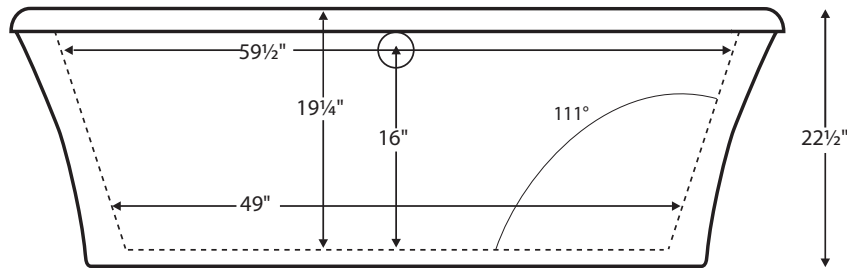

MTI BASICS® Tubs

MBRFSX6636

65.5" x 35.5" x 22.5"

GENERAL SPECIFICATIONS:

Installation: Freestanding
Material: Acrylic
Soaker Weight: 120 lbs / 54.43 kg
Maximum Fill: 73 gal to overflow

NOTE: Filling this tub to the maximum may require an above average size or dedicated water heater.

Features a 4.5" wide flat deck surface on the drain side for mounting faucetry.

IMPORTANT ORDERING & INSTALLATION INFORMATION:

- This tub model includes an access panel as a standard feature for drain, optional Virtual Spout, and on select models, valve set installation.
- Access panel is visibly located behind the waste and overflow. Please consider access panel visibility before ordering and when planning final installation position.
- Access panel dimensions vary according to tub model and design. Tubs featuring an integrated faucet deck for valve installation will have a larger opening and panel size for easier installation.
- Access panel can be eliminated by request at the time of ordering, which will increase installation difficulty.
- The Virtual Spout is installed below the water level of the tub. MTI supplies a Wilkins dual check valve and an Acme in-wall atmospheric vent to prevent backsiphonage. However, some areas of the country require additional backflow prevention when water is introduced to the bath below the water level. Please check local codes.
- Options listed cannot be combined with Designer Collection options.

• Before discarding tub crate, check for accessories that may be packaged inside.
• All product measurements are ±1/2".
• Specifications and configurations are subject to change without notice.
• Measurements herein supersede all others published prior to publication date below.