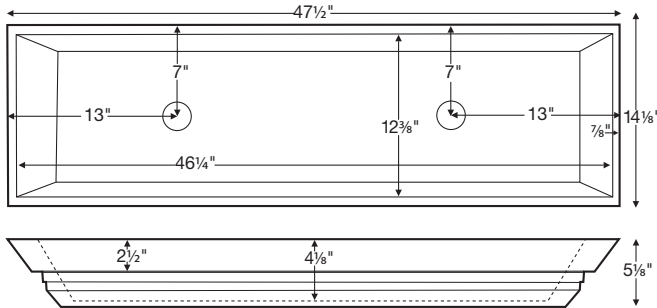

Petra 6 SR

Petra 6 SR is a dual drain semi-recess sink.
For single drain, see Petra 5 SR, MTCS-733.

MODEL 744
47.5" x 14.125" x 5.125"
SEMI-RECESSED
SculptureStone®
67 lbs / 30 kg

The top 2 1/2" of the semi-recessed sink will rest on the vanity.
Due to its handcrafted nature, always measure sink on-site to ensure cut-out accuracy.

Also available, Petra Counter-Sink 6, featuring custom-size countertop with integrated bowl. Available only as a single bowl.

• Before discarding packaging, check for accessories that may be inside.
• All product measurements are ±1/2".
• Specifications and configurations are subject to change without notice.
• Measurements herein supersede all others published prior to publication date below.