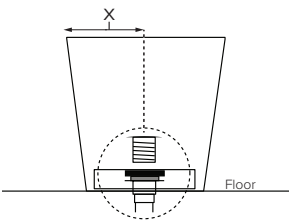

ELECTRICAL COMPONENTS & SPECIFICATIONS		
Required Electrical Service - 110 Volt		
Hydrotherapy Package	Components Included	GFCI
Air Massage	heated blower	1-15 amp

Electrical requirements may change with the addition of optional therapy components.
See specific option details or installation information.
CSA Certified C/US; B45.5/IAPMO ANSI Z124.1 and ANSI 112.19.7

ORDERING AND INSTALLATION

- Before ordering or installing, please consider future access to equipment.
- Integrated overflow with toe tap drain included.
- Air baths require job site preparations for remote mounting the blower and required check valve. Check valve must be installed higher than the rim of the tub.
- Waterproof remote control included. Keypad is shipped loose and may be mounted nearby.
- Faucet valves cannot be installed on this tub model.

See the Installation & Operation Manual for more details.
MTI's Customer Service: Monday-Friday 8am-6pm EST
800-783-8827 or service@mtibaths.com

• Before discarding tub packaging, check for accessories that may be packaged inside.
• All product measurements are ±1/2".
• Specifications and configurations are subject to change without notice.
• Measurements herein supersede all others published prior to publication date below.