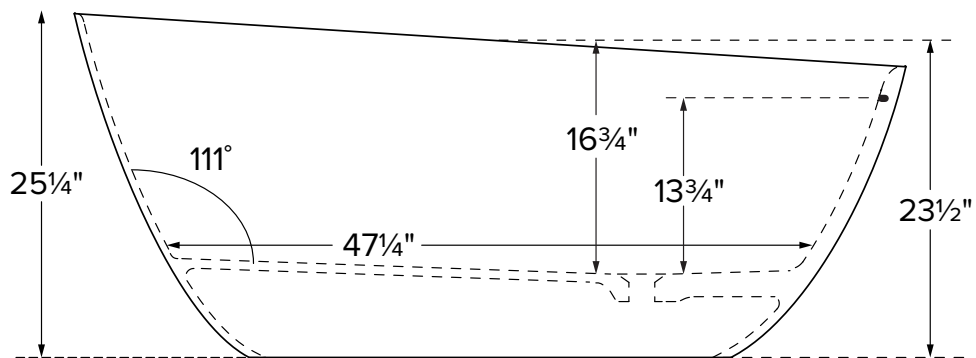

ELECTRICAL COMPONENTS & SPECIFICATIONS		
Required Electrical Service - 110 Volt		
Hydrotherapy Package	Components Included	GFCI
Air Massage	heated blower	1-15 amp

Electrical requirements may change with the addition of optional therapy components.
See specific option details or installation information.
CSA Certified C/US; B45.5/IAPMO ANSI Z124.1 and ANSI 112.19.7

ORDERING AND INSTALLATION

- Before ordering or installing, please consider future access to equipment.
- Integrated overflow with toe tap drain included.
- Air baths require job site preparations for remote mounting the blower and required check valve. Check valve must be installed higher than the rim of the tub.
- Waterproof remote control included. Keypad is shipped loose and may be mounted nearby.
- Faucet valves cannot be installed on this tub model.

See the Installation & Operation Manual for more details.
MTI's Customer Service: Monday-Friday 8am-6pm EST
800-783-8827 or service@mtibaths.com

• Before discarding tub packaging, check for accessories that may be packaged inside.
• All product measurements are ±1/2".
• Specifications and configurations are subject to change without notice.
• Measurements herein supersede all others published prior to publication date below.