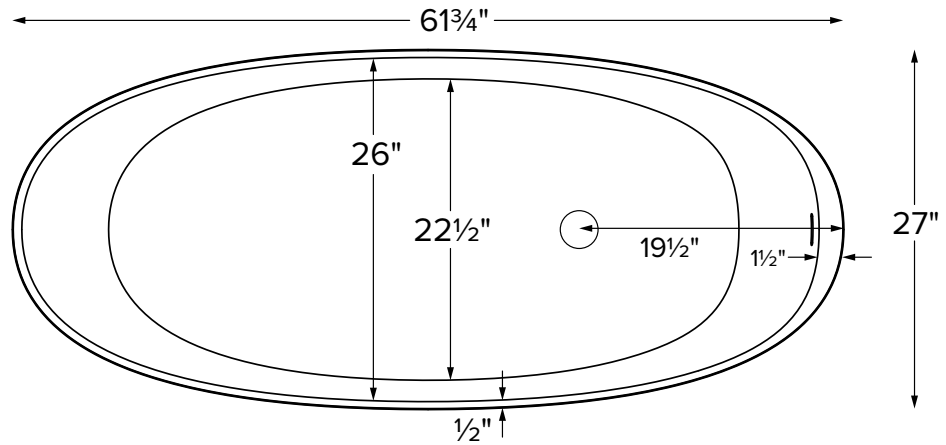

Walker

Features an integrated overflow

MODEL 409
61.75" x 27" x 23.5"
FREESTANDING 81 gal to overflow
Mineral Composite
199 lbs / 90 kg soaker
Filling this tub to the maximum may require an above average size or dedicated water heater.