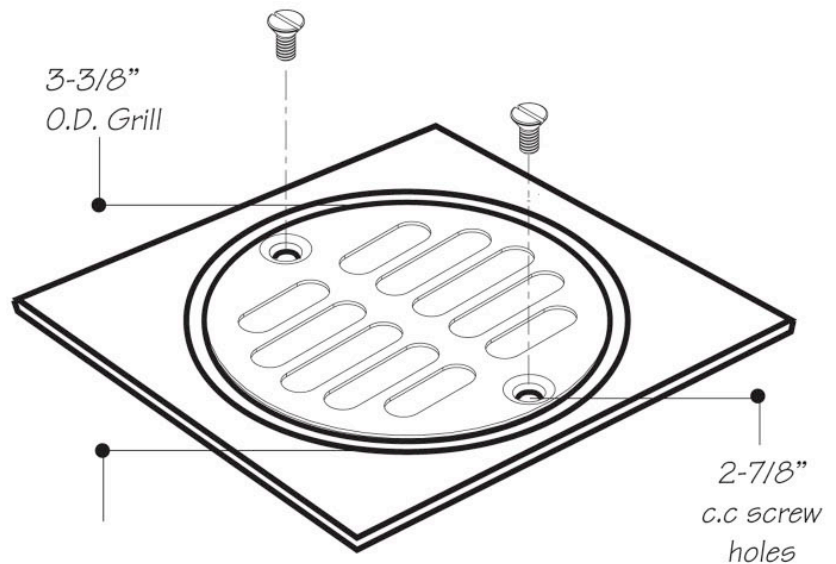

INSTALLATION DIMENSIONS

This model offers you the following features & benefits:

- Drain Trim Set
- Fits plumbing products drains
- 3-3/8" Grill includes 2 screws
1 Crown, 4-1/4" Tile Square
- Available in 19 finishes
 - CPB - Polished Chrome
 - SC - Satin Chrome
 - PN - Polished Nickel
 - BRN - Brushed Nickel
 - PEW - Pewter
 - PRN - Pearl Nickel
 - AB - Antique Brass
 - SB - Satin Brass
 - PVD - Polished Brass
 - WB - Weathered Brass
 - WCP - Weathered Copper
 - ACP - Antique Copper
 - PCP - Polished Copper
 - ORB - Oil Rubbed Bronze
 - VB - Venetian Bronze*
 - PVDDBB - Brushed Bronze
 - TB - Tuscan Brass
 - MB - Matte Black
 - FG - French Gold
 - GPB - Polished Gold
 - SG - Satin Gold