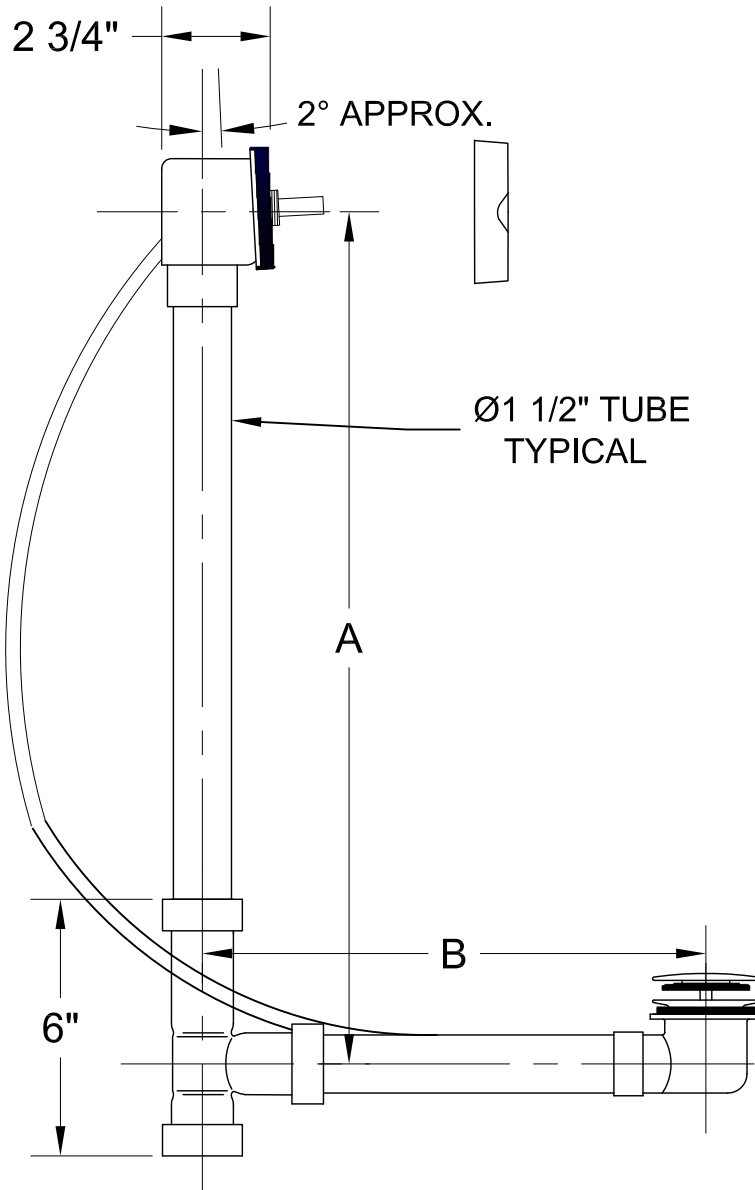

# BDR20BR22, BDR20BR27

BRASS DRAIN WITH RIGID OVERFLOW HEAD

## SPECIFICATIONS

**THIS DECORATIVE TUB  
DRAIN OFFERS THE  
FOLLOWING FEATURES:**

- ALL BRASS HEAVY DUTY CONSTRUCTION
- STRAIGHT CONNECTION TO FLOOR PIPING
- TRIM AVAILABLE IN MANY FINISHES
- ALL 17 GAGE BRASS TUBING
- FITS TUBS UP TO 3/4" THICK

MODEL NO.	DIM. A	DIM. B
BDR20BR22	12"-22"	7"-13"
BDR20BR27	22"-27"	7"-13"