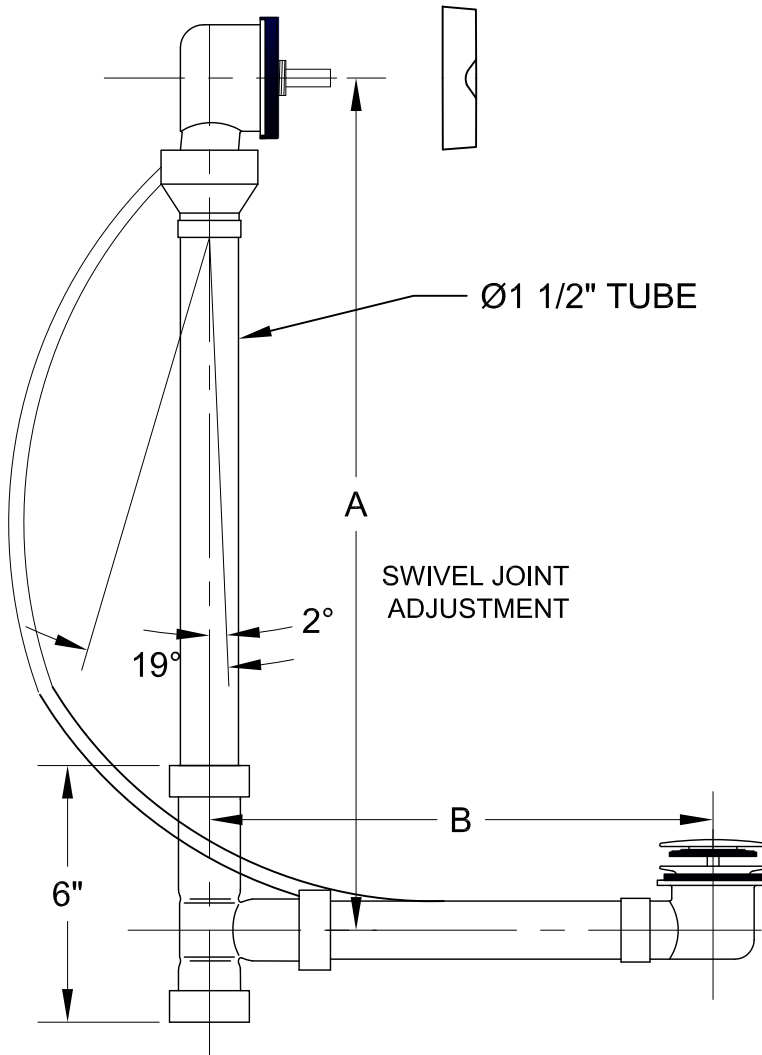

# BDR20SBR22, BDR20SBR27

# BDR20SBR45

BRASS DRAIN WITH FLEXIBLE  
OVERFLOW HEAD

### THIS DECORATIVE TUB DRAIN OFFERS THE FOLLOWING FEATURES:

- ALL BRASS HEAVY DUTY CONSTRUCTION
- FLEXIBLE OVERFLOW HEAD ADJUSTS  
2 DEGREES TO 19 DEGREES
- STRAIGHT CONNECTION TO FLOOR PIPING
- TRIM AVAILABLE IN MANY FINISHES
- ALL 17 GAGE BRASS TUBING
- FITS TUBS UP TO 3/4" THICK

MODEL NO.	DIM. A	DIM. B
BDR20SBR22	12"-22"	7"-13"
BDR20SBR27	21"-26"	7"-13"
BDR20SBR45	12"-22"	13"-21"