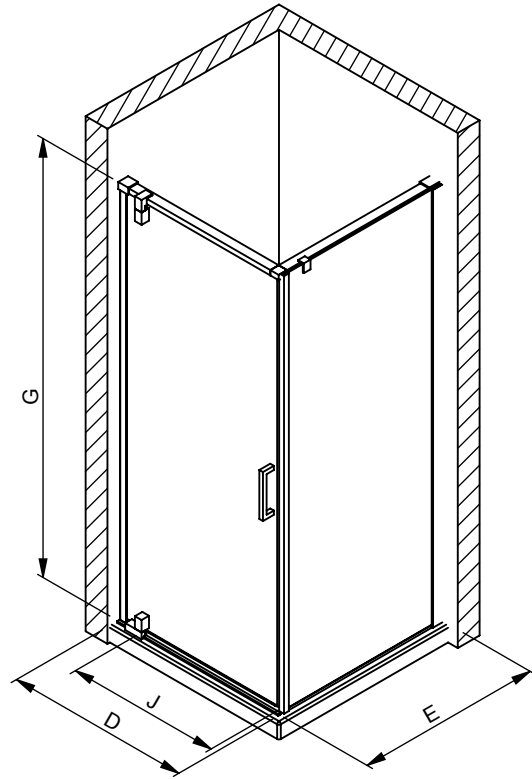

All dimensions are approximate. Structure measurements must be verified against the unit to ensure proper fit.

ModuIR PIVOT SHOWER DOOR: CORNER 36" (500)

CLOSE ON PANEL (RECOMMENDED)

500 (AS SHOWN)

CLOSE ON WALL (LIMITED ADJUSTMENT)

500 (OPTIONAL)

All complementary installation can be also build from the same listed product

PRODUCT	BASE SIZE	G	D	E	J	M
		HEIGHT (top of glass)	WIDTH (min-max)	DEPTH (min-max)	DOOR ACCESS (maximum)	ENCUMBRANCE
137856	36X36	78"	34-5/8"	34-1/8" - 35-3/8"	26-1/2"	27-8/7"