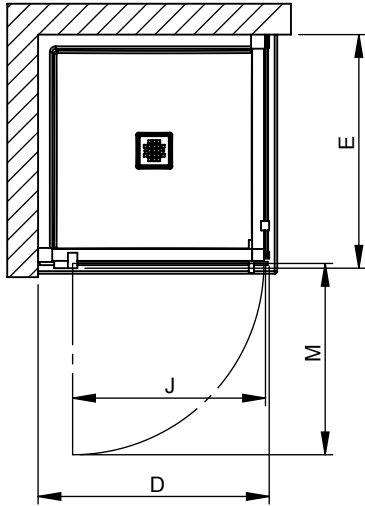

All dimensions are approximate. Structure measurements must be verified against the unit to ensure proper fit.

ModuIR PIVOT SHOWER DOOR: CORNER 36" (500)

CLOSE ON PANEL (RECOMMENDED)

500 (AS SHOWN)

CLOSE ON WALL (LIMITED ADJUSTMENT)

500 (OPTIONAL)

All complementary installation can be also build from the same listed product

PRODUCT	BASE SIZE	G	D	E	J	M
		HEIGHT (top of glass)	WIDTH (min-max)	DEPTH (min-max)	DOOR ACCESS (maximum)	ENCUMBRANCE
137856	36X36	78"	34-5/8"	34-1/8" - 35-3/8"	26-1/2"	27-8/7"