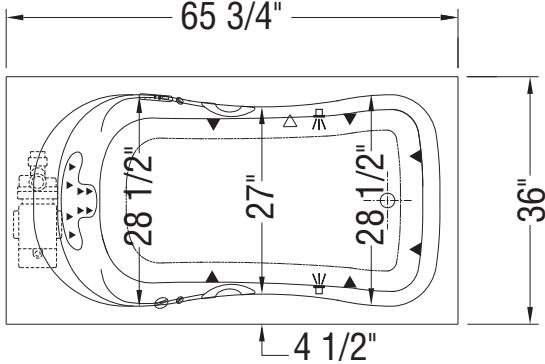

WHIRLPOOL SYSTEM

AIR SYSTEM

(▲): Indicates whirlpool jets positioning

(△): Indicates suction positioning

(●): Indicates airjets positioning

(—): Indicates standard grab bar positioning

(☼): Indicates chromatherapy light positioning

Bathtub base includes anti-vibration Neutra-Phone leg supports (not shown).

All dimensions are approximate. Structure measurements must be verified against the unit to ensure proper fit.