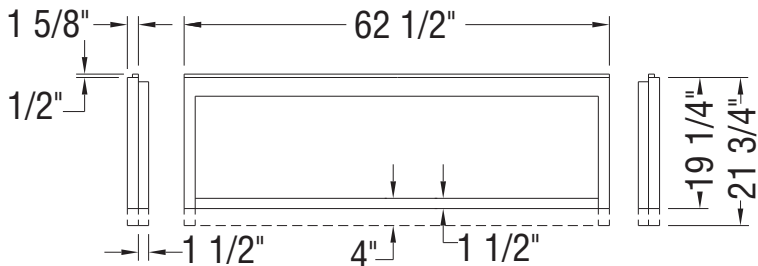

WHIRLPOOL SYSTEM

AIR SYSTEM

(▲): Indicates whirlpool jets positioning

(△): Indicates suction positioning

(●): Indicates airjets positioning

(—): Indicates standard grab bar positioning

(☼): Indicates chromatherapy light positioning

Bathtub base includes anti-vibration Neutra-Phone leg supports (not shown).

All dimensions are approximate. Structure measurements must be verified against the unit to ensure proper fit.