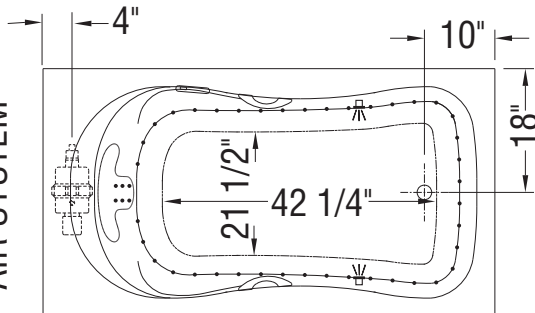

WHIRLPOOL SYSTEM

AIR SYSTEM

(▲): Indicates whirlpool jets positioning

(△): Indicates suction positioning

(●): Indicates airjets positioning

(—): Indicates standard grab bar positioning

(☼): Indicates chromatherapy light positioning

Bathtub base includes anti-vibration Neutra-Phone leg supports (not shown).

All dimensions are approximate. Structure measurements must be verified against the unit to ensure proper fit.