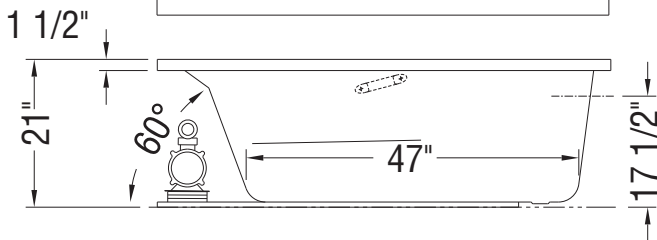

WHIRLPOOL SYSTEM

AIR SYSTEM

(▲): Indicates whirlpool jets positioning

(△): Indicates suction positioning

(●): Indicates airjets positioning

(—): Indicates standard grab bar positioning

(☼): Indicates chromatherapy light positioning

Bathtub base includes anti-vibration Neutra-Phone leg supports (not shown).

All dimensions are approximate. Structure measurements must be verified against the unit to ensure proper fit.