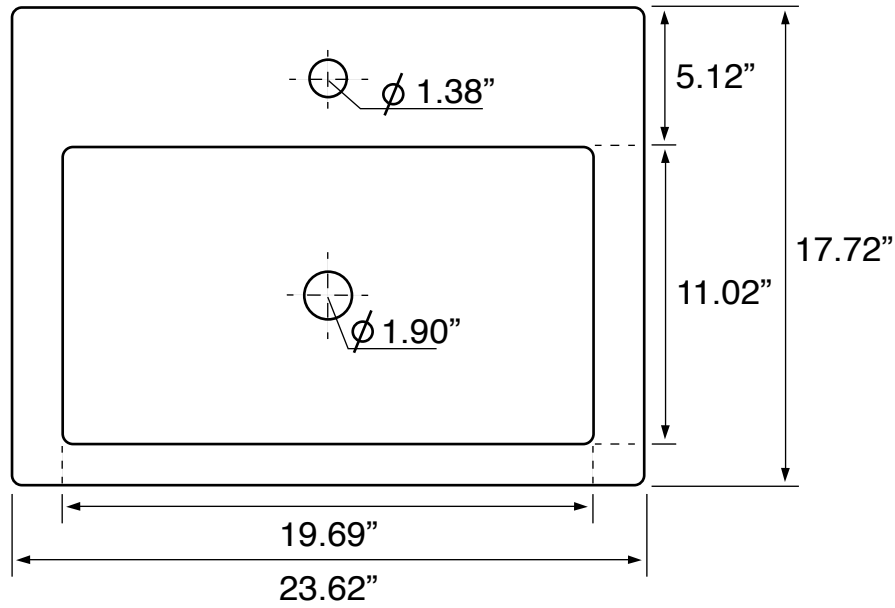

### Configurations

- Single hole.
- Three hole (special order).
- No hole (special order).

### Technical Information

Bowl type:	Single
Installation:	Floor standing
Bowl dimensions:	Depth: 3.54" Length: 19.69" Width: 11.02"
Drain hole:	1.90"
Faucet hole:	1.38"
Hole configurations:	1
Weight:	105 lbs