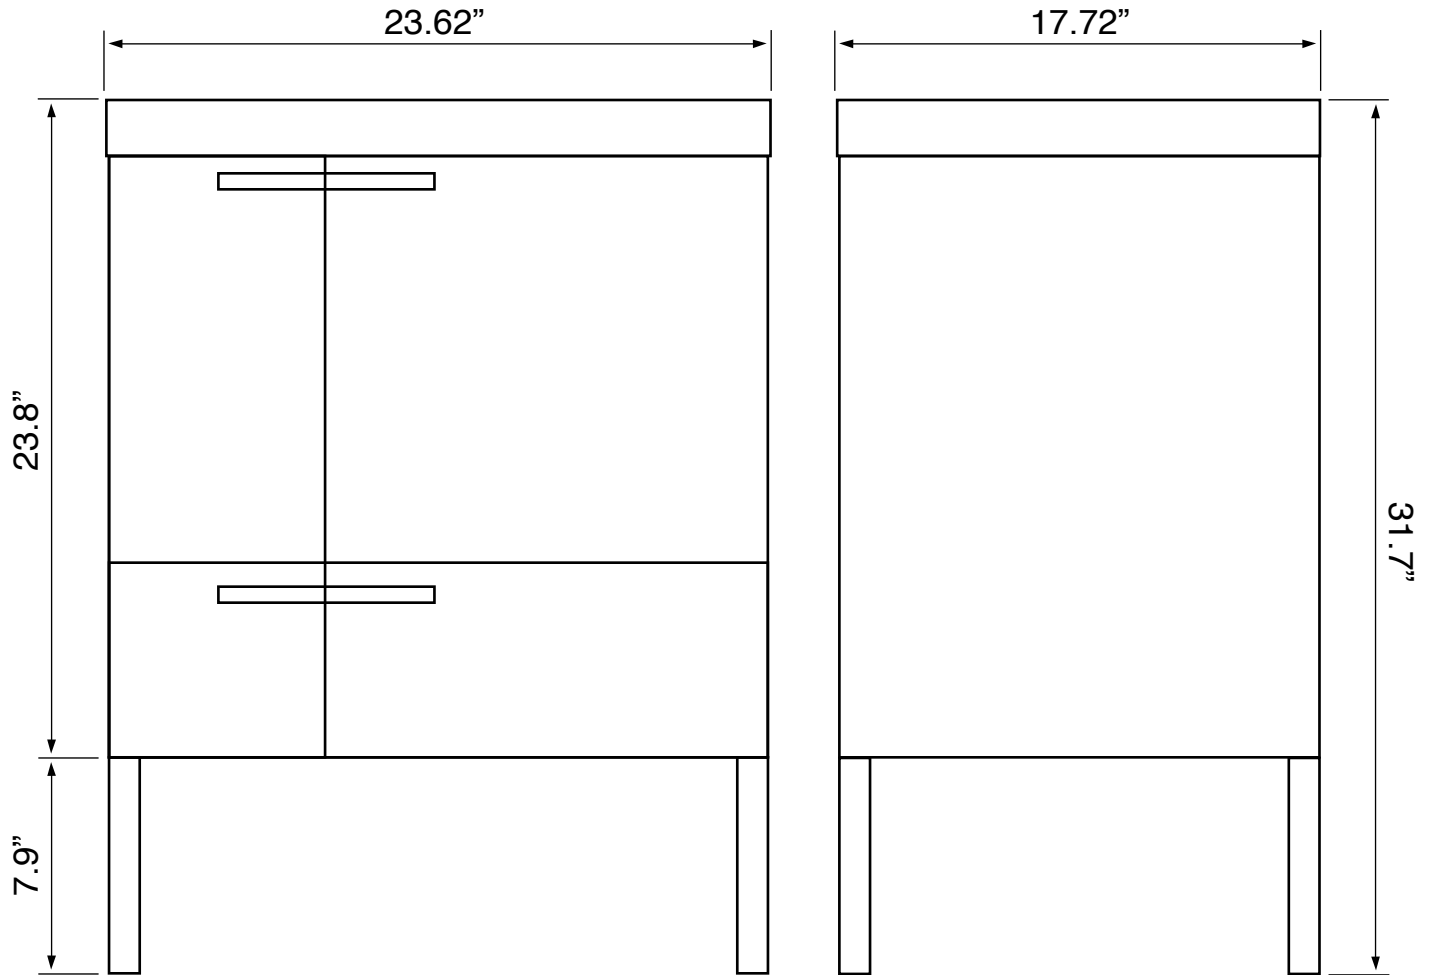

### Installation

- Floor standing installation.

### Configurations

- Single hole.
- Three hole (special order).
- No hole (special order).

### Technical Information

Bowl type:	Single
Installation:	Floor standing
Bowl dimensions:	Depth: 3.54" Length: 19.69" Width: 11.02"
Drain hole:	1.90"
Faucet hole:	1.38"
Hole configurations:	1
Weight:	105 lbs