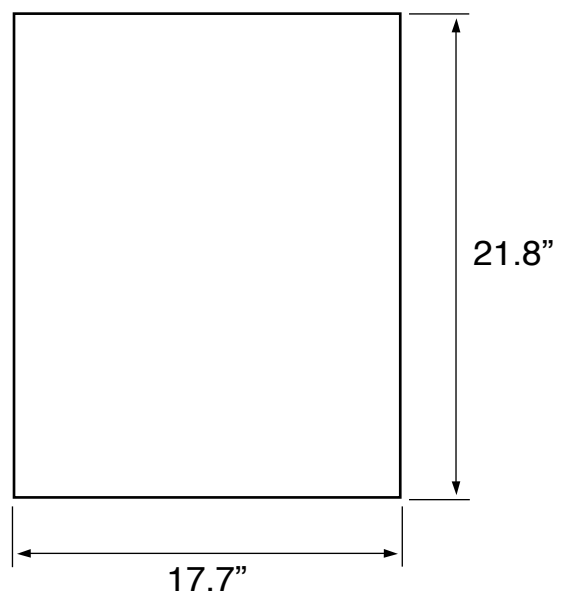

### Configurations

- Single hole.
- Three hole (special order).
- No hole (special order).

### Technical Information

Bowl type:	Single
Installation:	Floor standing
Bowl dimensions:	Depth: 3.54" Length: 19.69" Width: 11.02"
Drain hole:	1.90"
Faucet hole:	1.38"
Hole configurations:	1
Weight:	105 lbs