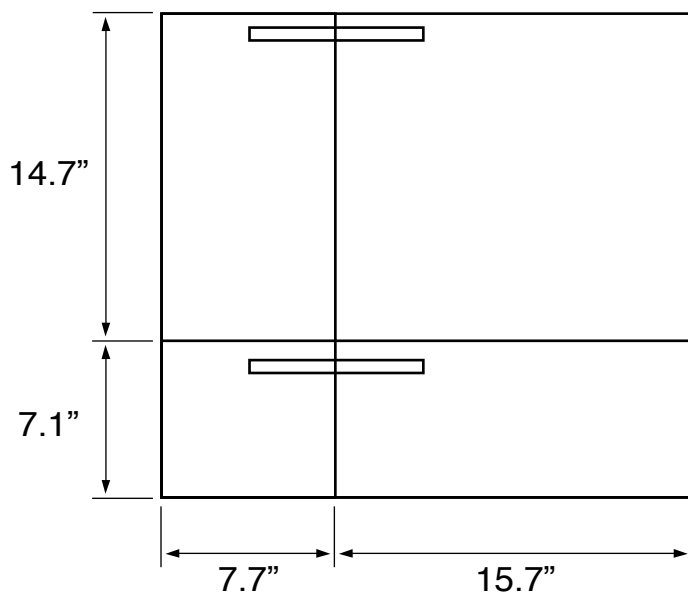

### Configurations

- Single hole.
- Three hole (special order).
- No hole (special order).

### Technical Information

Bowl type:	Single
Installation:	Floor standing
Bowl dimensions:	Depth: 3.54" Length: 19.69" Width: 11.02"
Drain hole:	1.90"
Faucet hole:	1.38"
Hole configurations:	1
Weight:	105 lbs