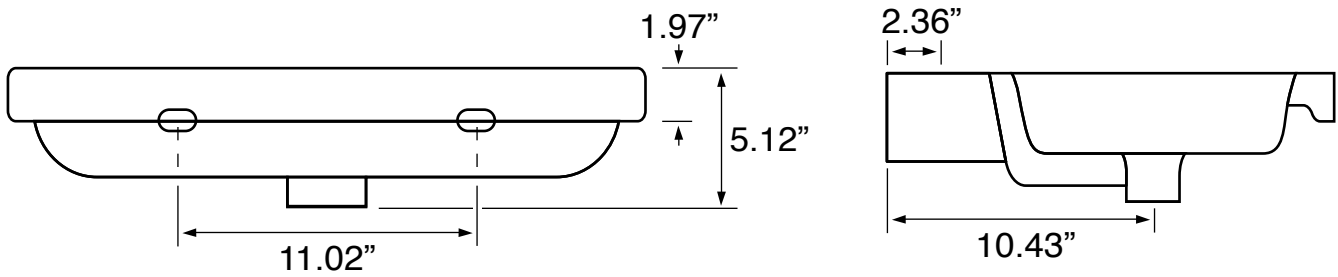

### Installation

- Floor standing installation.

### Configurations

- Single hole.
- Three hole (special order).
- No hole (special order).

### Technical Information

Bowl type:	Single
Installation:	Floor standing
Bowl dimensions:	Depth: 3.54" Length: 19.69" Width: 11.02"
Drain hole:	1.90"
Faucet hole:	1.38"
Hole configurations:	1
Weight:	105 lbs