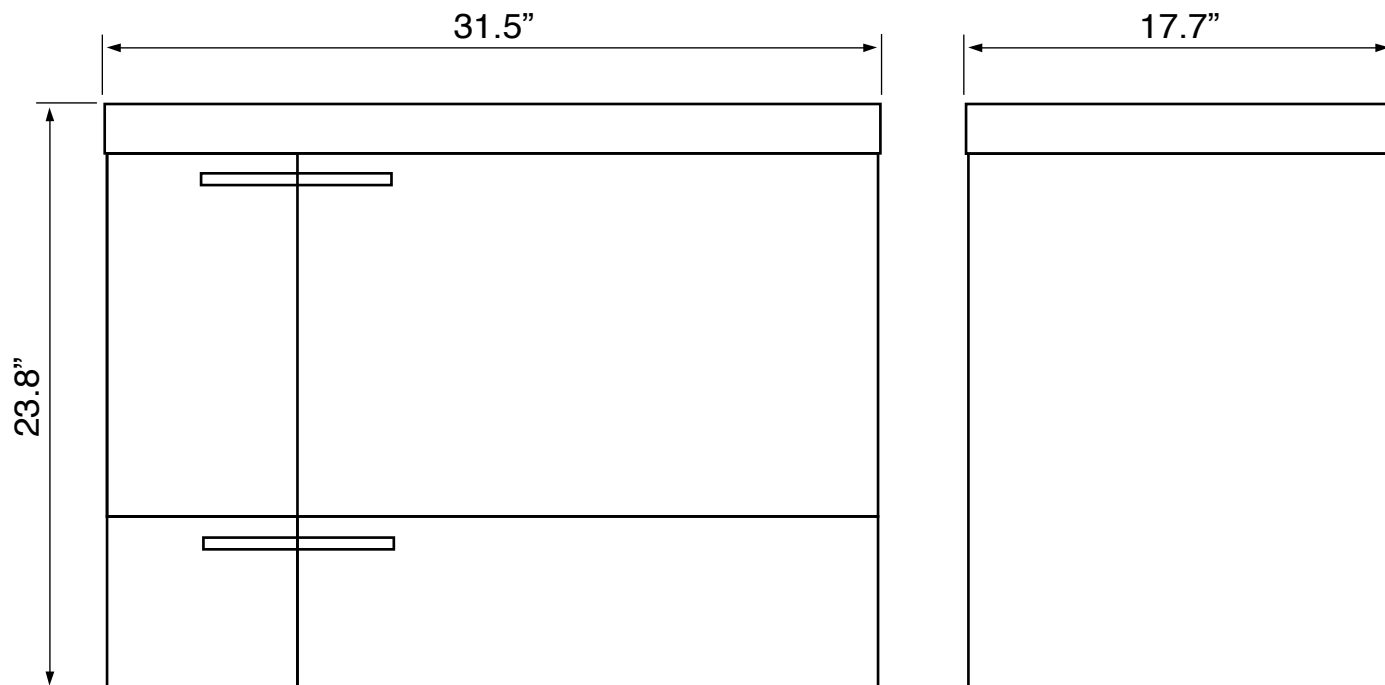

Features

- Modern design.
- Sink with overflow.
- Waterproof vanity panels.
- 2 doors.
- 1 soft-closing drawer.
- Ships fully assembled.
- Made in Italy.

Material

- White ceramic integrated sink.
- Engineered wood vanity base.
- Polished chrome brass handles.

Installation

- Wall mounted/floating installation.

Configurations

- Single hole.
- Three hole (special order).
- No hole (special order).

Nameek's One-Year Limited Warranty

See website for warranty information details.

Vanity Cabinet Color/Finish Details

Color	Description
	Glossy White

Technical Information

Bowl type:	Single
Installation:	Wall mounted
Bowl dimensions:	Depth: 3.7" Length: 19.69" Width: 11.02"
Drain hole:	1.90"
Faucet hole:	1.38"
Hole configurations:	1
Weight:	130 lbs