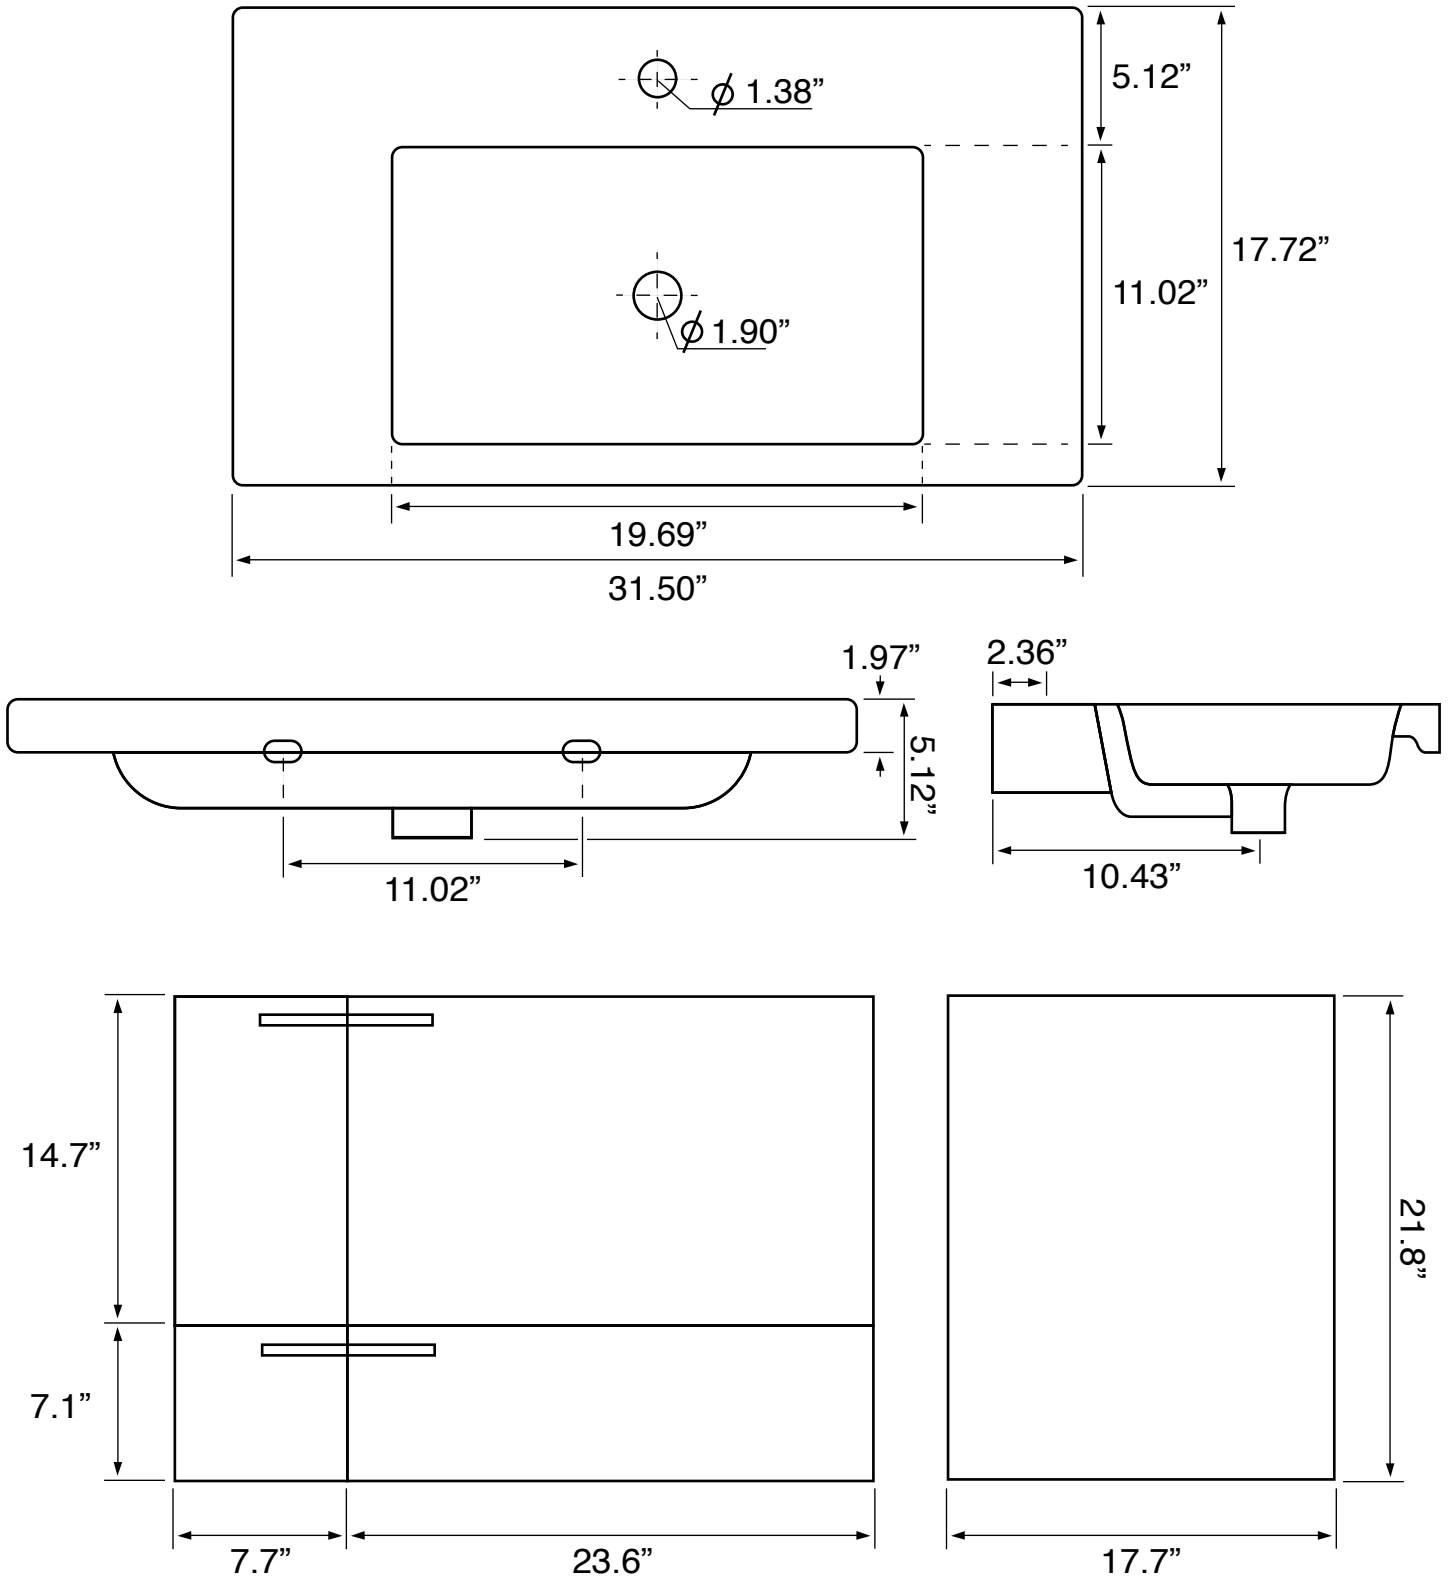

Features

- Modern design.
- Sink with overflow.
- Waterproof vanity panels.
- 2 doors.
- 1 soft-closing drawer.
- Ships fully assembled.
- Made in Italy.

Material

- White ceramic integrated sink.
- Engineered wood vanity base.
- Polished chrome brass handles.

Installation

- Wall mounted/floating installation.

Configurations

- Single hole.
- Three hole (special order).
- No hole (special order).

Nameek's One-Year Limited Warranty

See website for warranty information details.

Vanity Cabinet Color/Finish Details

Color	Description
	Glossy White

Technical Information

Bowl type:	Single
Installation:	Wall mounted
Bowl dimensions:	Depth: 3.7" Length: 19.69" Width: 11.02"
Drain hole:	1.90"
Faucet hole:	1.38"
Hole configurations:	1
Weight:	130 lbs