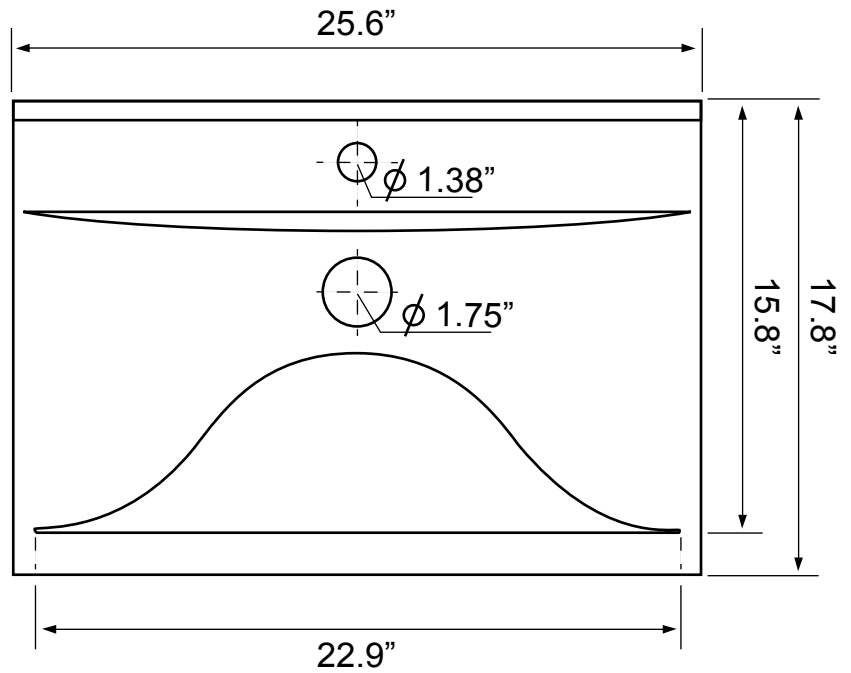

Features

- With overflow.
- Modern design.

Material

- White ceramic bathroom sink.

Installation

- Wall mount installation.
- Semi-recessed installation.

Configurations

- Single Hole.
- Three Hole (8-inch centers).

Nameek's One-Year Limited Warranty

See website for warranty information details.

Technical Information

Bowl type:	Single
Installation:	Semi recessed Wall mounted
Bowl dimensions:	Length: 22.9"
Drain hole:	1.75"
Faucet hole:	1.38"
Hole configurations:	1,3
Weight:	27.6 lbs