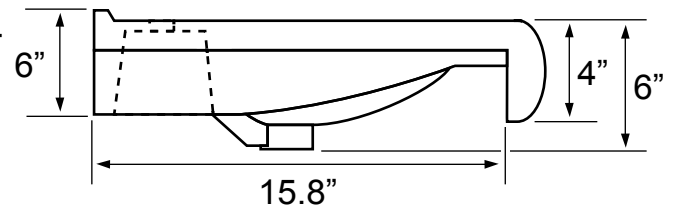

Features

- With overflow.
- Modern design.

Material

- White ceramic bathroom sink.

Installation

- Wall mount installation.
- Semi-recessed installation.

Configurations

- Single Hole.
- Three Hole (8-inch centers).

Nameek's One-Year Limited Warranty

See website for warranty information details.

Technical Information

Bowl type:	Single
Installation:	Semi recessed Wall mounted
Bowl dimensions:	Length: 22.9"
Drain hole:	1.75"
Faucet hole:	1.38"
Hole configurations:	1,3
Weight:	27.6 lbs