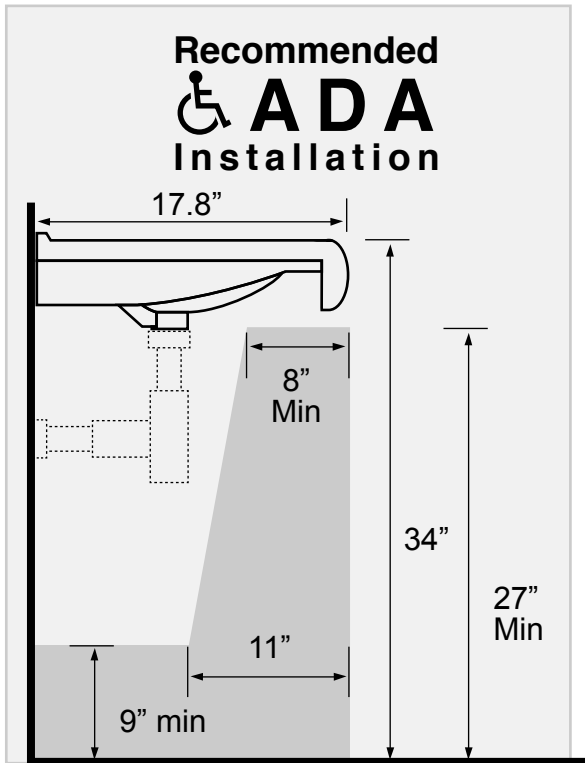

Features

- With overflow.
- Modern design.

Material

- White ceramic bathroom sink.

Installation

- Wall mount installation.
- Semi-recessed installation.

Configurations

- Single Hole.
- Three Hole (8-inch centers).

Nameek's One-Year Limited Warranty

See website for warranty information details.

Technical Information

Bowl type:	Single
Installation:	Semi recessed Wall mounted
Bowl dimensions:	Length: 22.9"
Drain hole:	1.75"
Faucet hole:	1.38"
Hole configurations:	1,3
Weight:	27.6 lbs