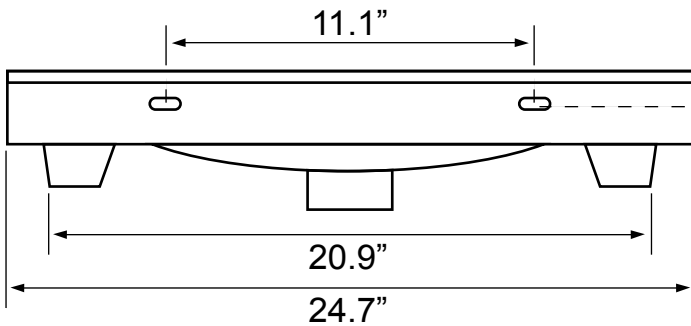

Features

- With overflow.
- Modern design.

Material

- White ceramic bathroom sink.

Installation

- Wall mount installation.
- Semi-recessed installation.

Configurations

- Single Hole.
- Three Hole (8-inch centers).

Nameek's One-Year Limited Warranty

See website for warranty information details.

Technical Information

Bowl type:	Single
Installation:	Semi recessed Wall mounted
Bowl dimensions:	Length: 22.9"
Drain hole:	1.75"
Faucet hole:	1.38"
Hole configurations:	1,3
Weight:	27.6 lbs