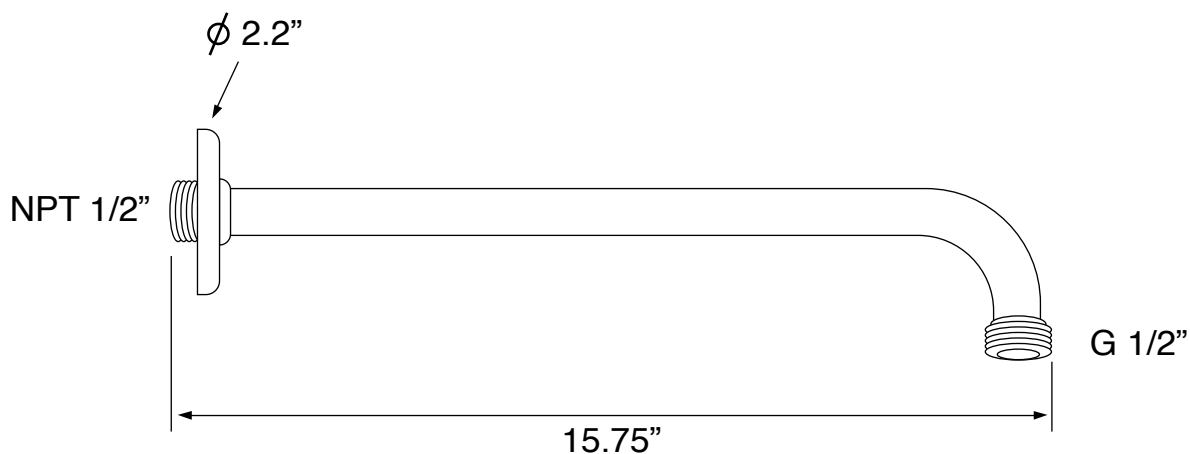

Shower Arm

Remer 343-40US-CR

Shower Head

Remer 35315