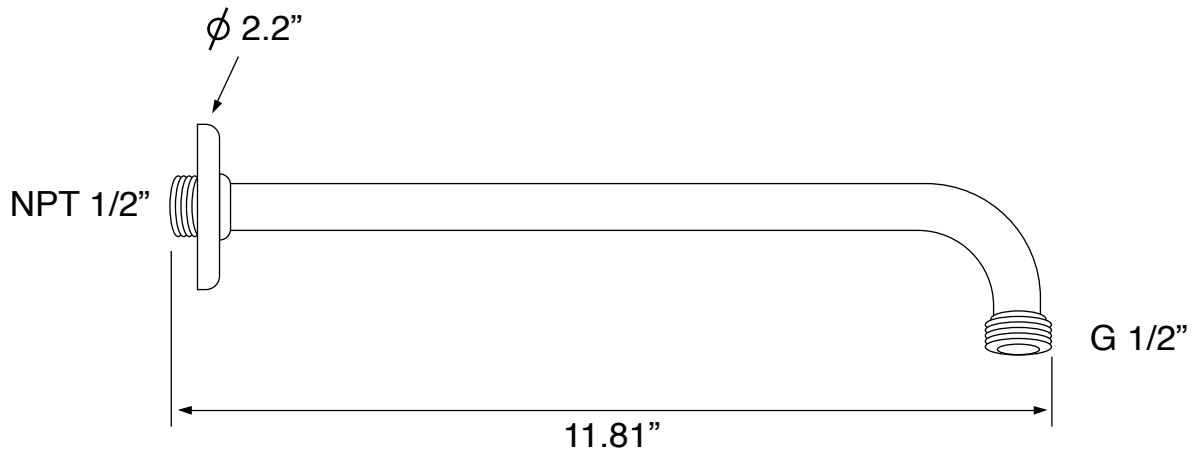

Shower Arm

Remer 343-30US-CR

Shower Head

Remer 356LU