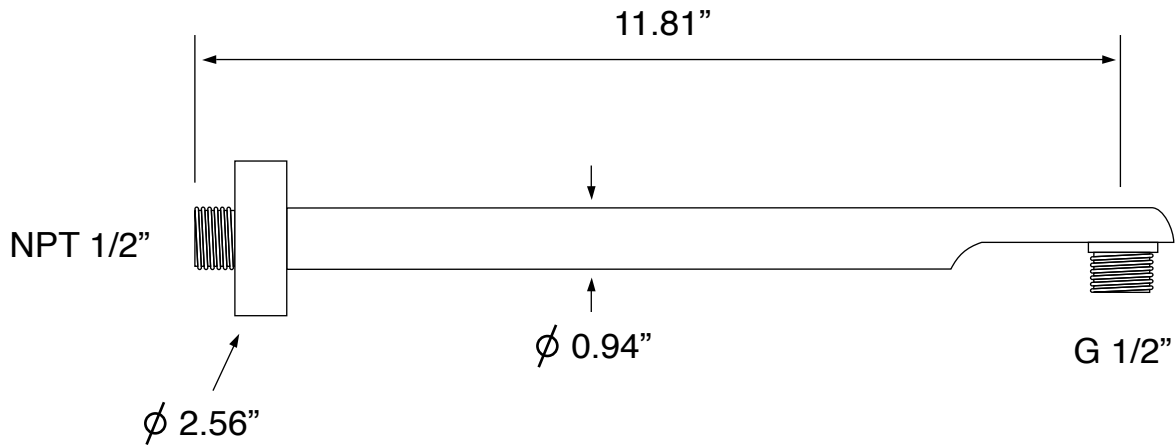

## Shower Arm

Remer 348N-30-CR

## Shower Head

Remer 359MM20-CR