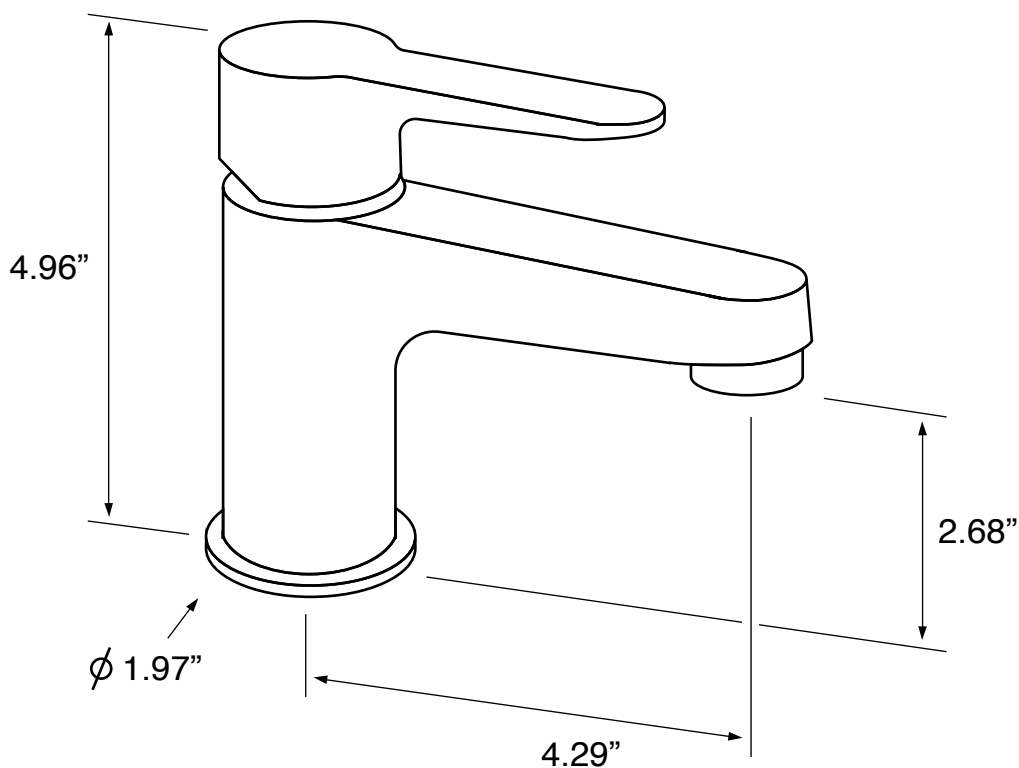

Features

- Polished chrome finish
- Solid brass body
- Modern design
- Lever style handle
- 1 hole mount (escutcheon included)
- Flexible hose included
- 1.2 GPM max flow rate
- Ceramic disc technology cartridge

Nameek's One-Year Limited Warranty

See website for warranty information details.

Color/Finish Details

Color	Code	Description
	CR	Polished chrome

Technical Information

Installation:	Deck mount One hole
Spout dimensions:	Reach: 4.29" Height: 2.68"
Handle style:	Lever
Weight:	2.1 lbs