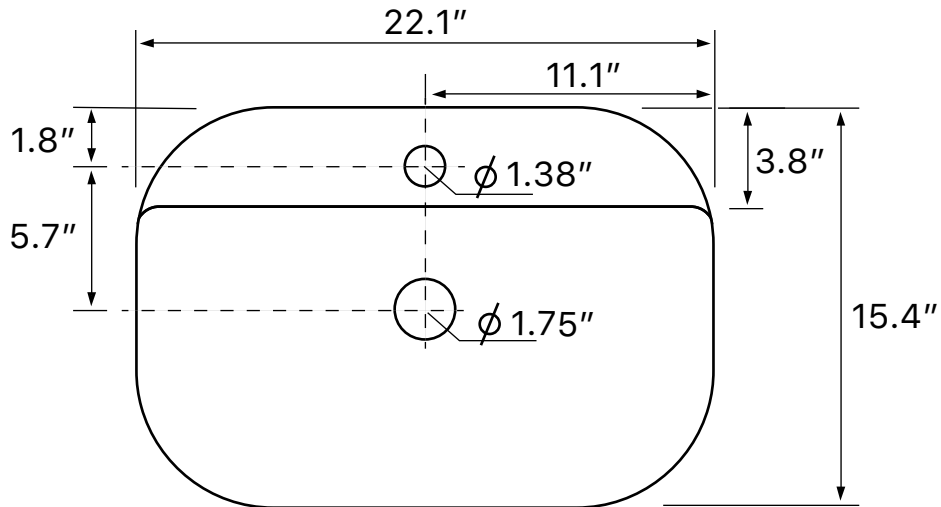

Features

- Without overflow.
- Modern design.

Material

- White ceramic bathroom sink.

Installation

- Drop in installation.

Configurations

- Single Hole.

Nameek's One-Year Limited Warranty

See website for warranty information details.

Technical Information

Bowl type:	Single
Installation:	Drop in
Bowl dimensions:	Length: 21.8"
	Width: 15.1"
	Depth: 4.4"
Drain hole:	1.75"
Faucet hole:	1.38"
Hole configurations:	1
Weight:	35 lbs