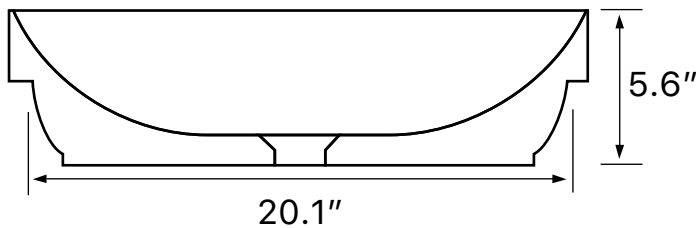

Features

- Without overflow.
- Modern design.

Material

- White ceramic bathroom sink.

Installation

- Drop in installation.

Configurations

- Single Hole.

Nameek's One-Year Limited Warranty

See website for warranty information details.

Technical Information

Bowl type:	Single
Installation:	Drop in
Bowl dimensions:	Length: 21.8"
	Width: 15.1"
	Depth: 4.4"
Drain hole:	1.75"
Faucet hole:	1.38"
Hole configurations:	1
Weight:	35 lbs