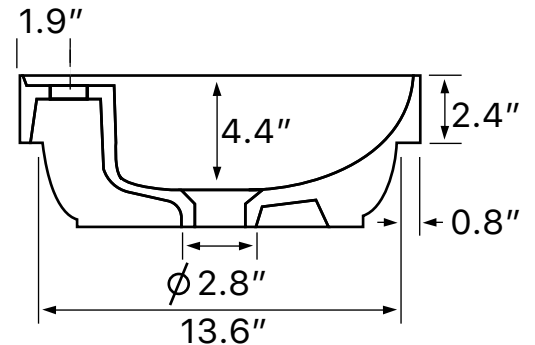

Features

- Without overflow.
- Modern design.

Material

- White ceramic bathroom sink.

Installation

- Drop in installation.

Configurations

- Single Hole.

Nameek's One-Year Limited Warranty

See website for warranty information details.

Technical Information

Bowl type:	Single
Installation:	Drop in
Bowl dimensions:	Length: 21.8"
	Width: 15.1"
	Depth: 4.4"
Drain hole:	1.75"
Faucet hole:	1.38"
Hole configurations:	1
Weight:	35 lbs