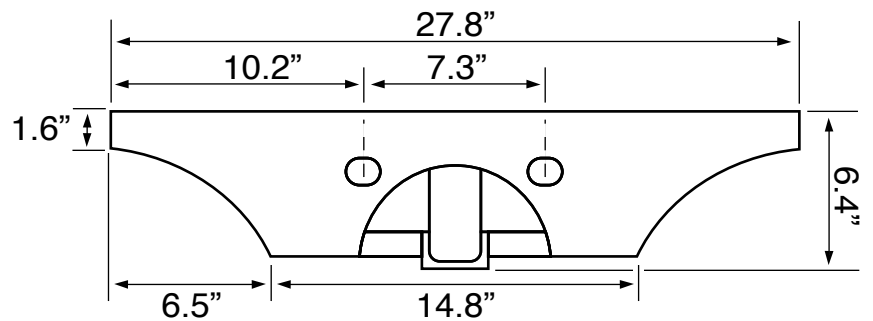

Features

- With overflow.
- Modern design.

Material

- White ceramic bathroom sink.

Installation

- Wall mount installation.
- Vessel / above-counter installation.

Configurations

- Single hole.
- No hole.
- Three hole (8-inch centers).

Nameek's One-Year Limited Warranty

See website for warranty information details.

Technical Information

Bowl type:	Single
Installation:	Wall mounted Vessel
Bowl dimensions:	Depth: 4.3" Length: 24.8" Width: 12"
Drain hole:	1.75"
Faucet hole:	1.38"
Hole configurations:	0, 1, 3
Weight:	26 lbs