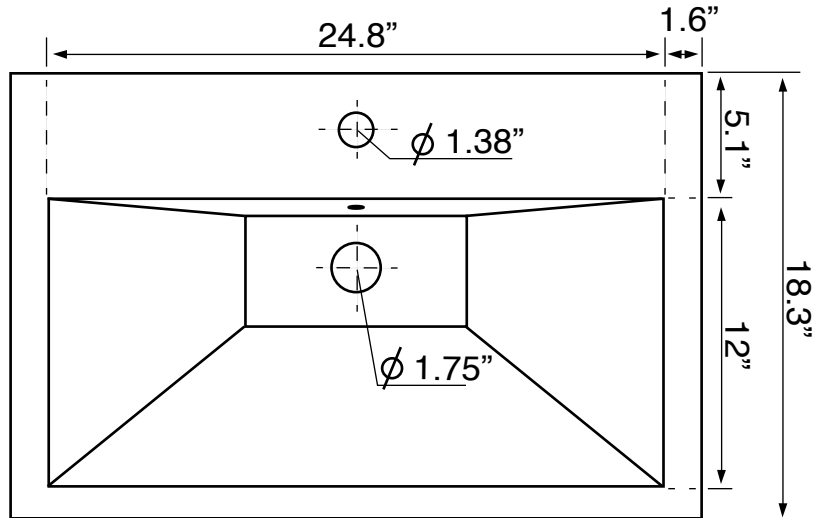

Features

- With overflow.
- Modern design.

Material

- White ceramic bathroom sink.

Installation

- Wall mount installation.
- Vessel / above-counter installation.

Configurations

- Single hole.
- No hole.
- Three hole (8-inch centers).

Nameek's One-Year Limited Warranty

See website for warranty information details.

Technical Information

Bowl type:	Single
Installation:	Wall mounted Vessel
Bowl dimensions:	Depth: 4.3" Length: 24.8" Width: 12"
Drain hole:	1.75"
Faucet hole:	1.38"
Hole configurations:	0, 1, 3
Weight:	26 lbs