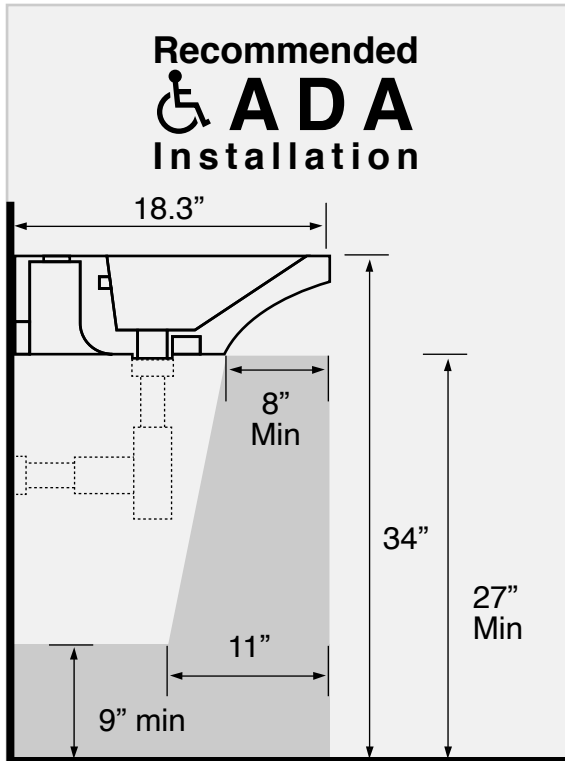

Features

- With overflow.
- Modern design.

Material

- White ceramic bathroom sink.

Installation

- Wall mount installation.
- Vessel / above-counter installation.

Configurations

- Single hole.
- No hole.
- Three hole (8-inch centers).

Nameek's One-Year Limited Warranty

See website for warranty information details.

Technical Information

Bowl type:	Single
Installation:	Wall mounted Vessel
Bowl dimensions:	Depth: 4.3" Length: 24.8" Width: 12"
Drain hole:	1.75"
Faucet hole:	1.38"
Hole configurations:	0, 1, 3
Weight:	26 lbs