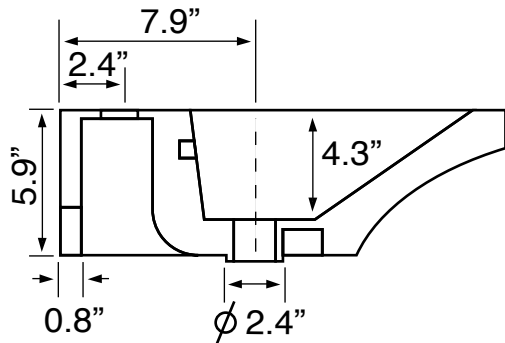

Features

- With overflow.
- Modern design.

Material

- White ceramic bathroom sink.

Installation

- Wall mount installation.
- Vessel / above-counter installation.

Configurations

- Single hole.
- No hole.
- Three hole (8-inch centers).

Nameek's One-Year Limited Warranty

See website for warranty information details.

Technical Information

Bowl type:	Single
Installation:	Wall mounted Vessel
Bowl dimensions:	Depth: 4.3" Length: 24.8" Width: 12"
Drain hole:	1.75"
Faucet hole:	1.38"
Hole configurations:	0, 1, 3
Weight:	26 lbs