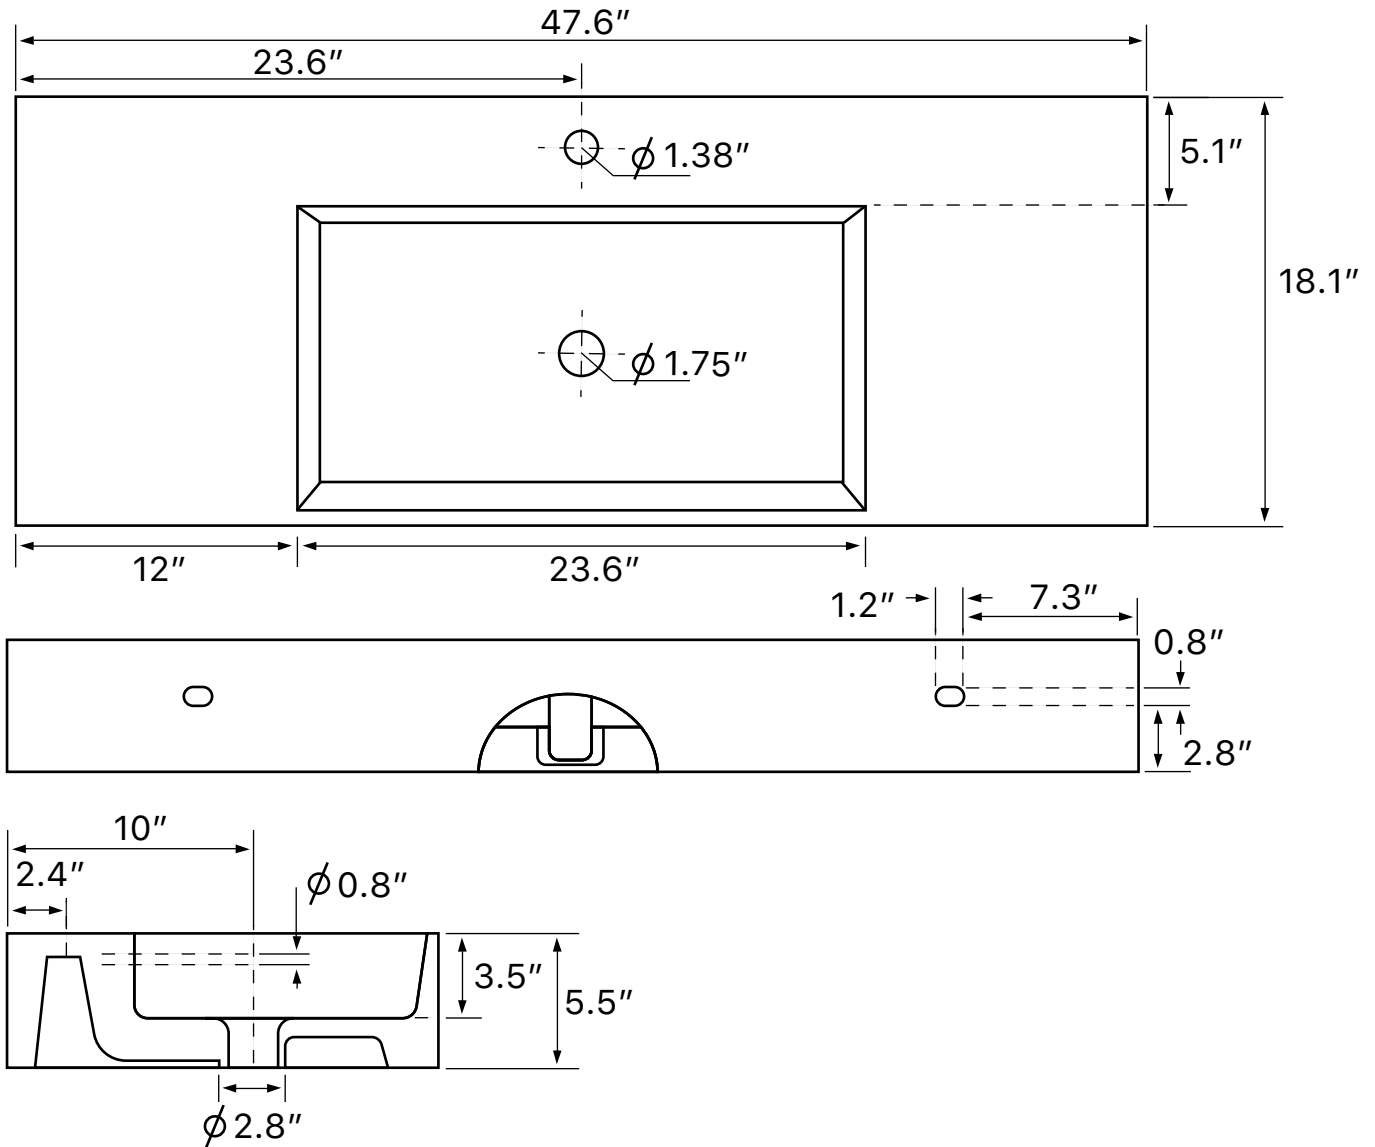

## Installation

- Wall mount installation.
- Vessel / above-counter installation.

## Configurations

- Single Hole.
- Three Hole (8-inch centers).
- No Hole.

## Technical Information

Bowl type:	Single
Installation:	Wall mounted Vessel
Bowl dimensions:	Length: 23.6" Width: 13" Depth: 3.5"
Drain hole:	1.75"
Faucet hole:	1.38"
Hole configurations:	0, 1, 3
Weight:	55 lbs