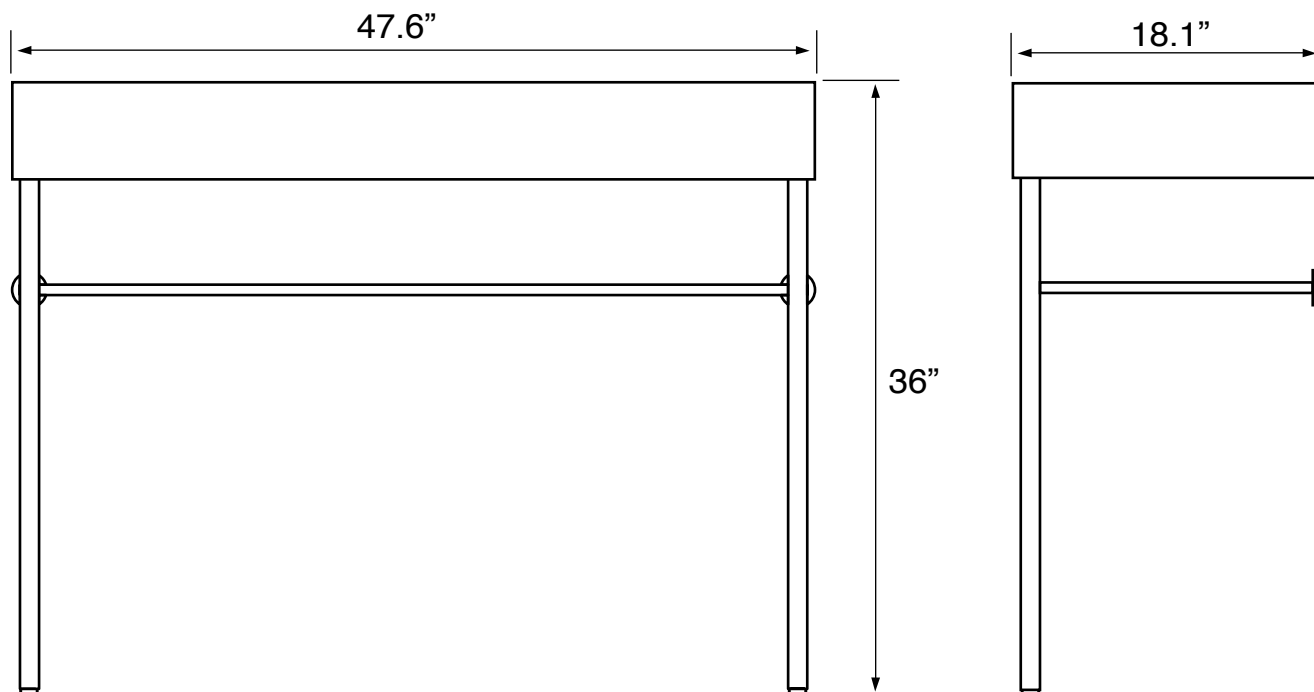

Features

- With overflow.
- Modern design.

Material

- White ceramic bathroom sink.
- Matte black brass console stand.

Installation

- Console installation.

Configurations

- Two Hole.
- Six Hole (8-inch centers).

Nameek's One-Year Limited Warranty

See website for warranty information details.

Technical Information

Bowl type:	Double
Installation:	Console
Bowl dimensions:	Length: 19.2" Width: 13" Depth: 3.7"
Drain hole:	1.75"
Faucet hole:	1.38"
Hole configurations:	2, 6
Weight:	60 lbs