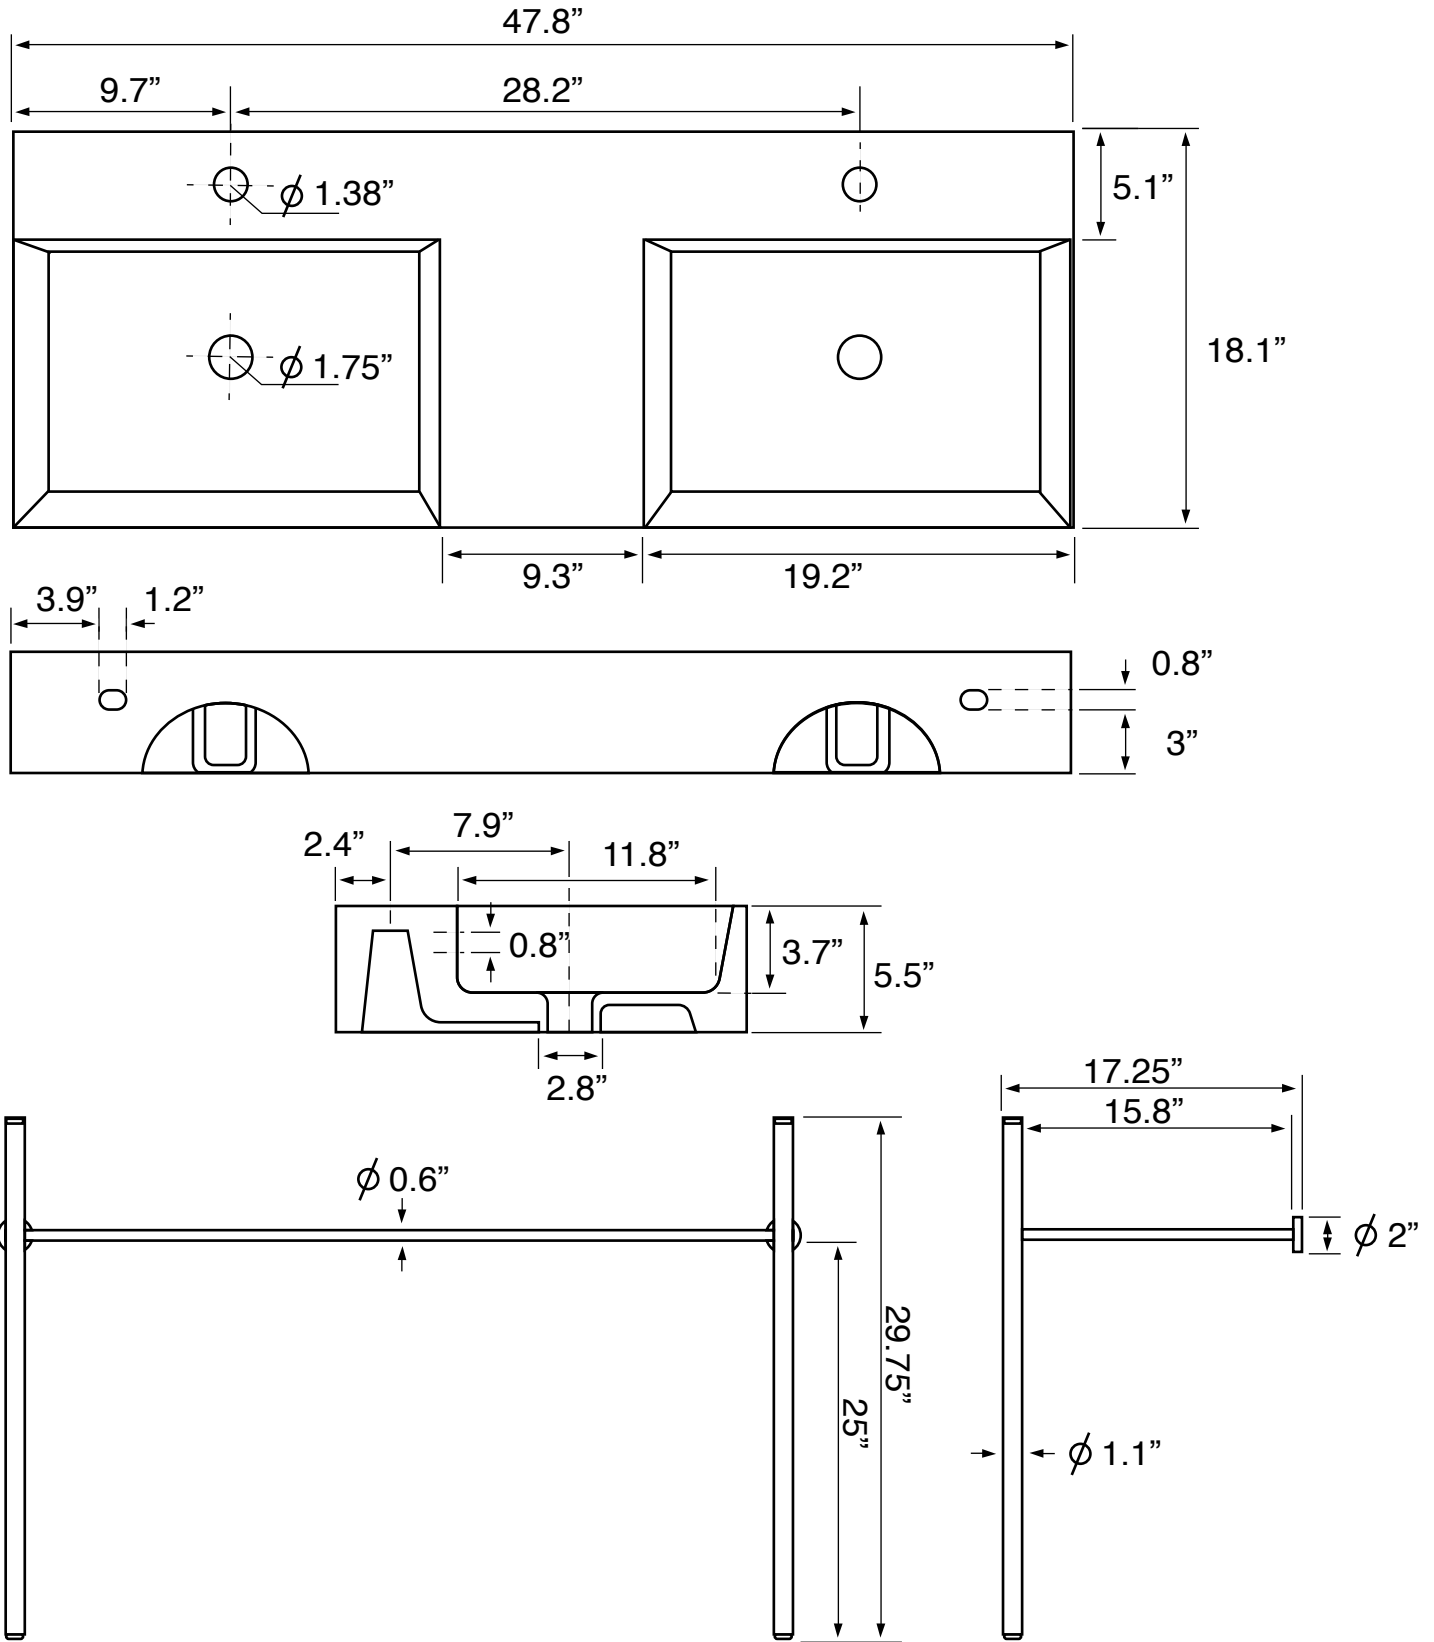

Features

- With overflow.
- Modern design.

Material

- White ceramic bathroom sink.
- Matte black brass console stand.

Installation

- Console installation.

Configurations

- Two Hole.
- Six Hole (8-inch centers).

Nameek's One-Year Limited Warranty

See website for warranty information details.

Technical Information

Bowl type:	Double
Installation:	Console
Bowl dimensions:	Length: 19.2" Width: 13" Depth: 3.7"
Drain hole:	1.75"
Faucet hole:	1.38"
Hole configurations:	2, 6
Weight:	60 lbs

Notes

Install this product according to the installation instructions.

Includes mounting hardware.