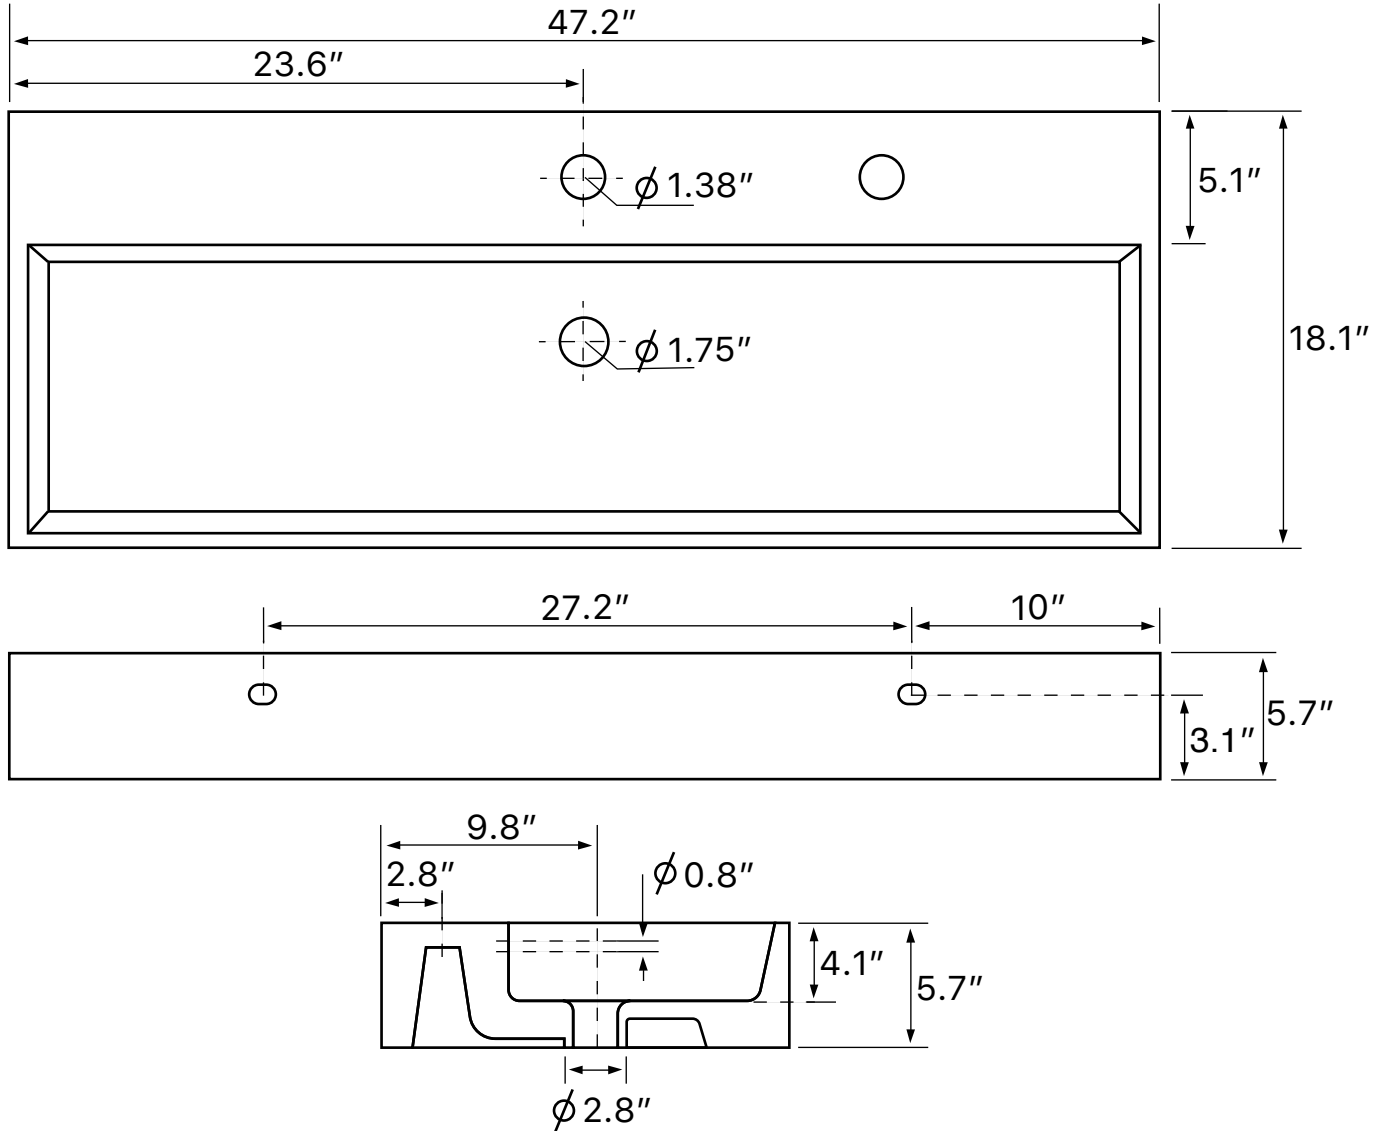

Features

- With overflow.
- Modern design.

Material

- White ceramic bathroom sink.

Installation

- Wall mount installation.
- Vessel / above-counter installation.

Configurations

- One Hole.
- Three Hole (8-inch centers).
- No Hole.

Technical Information

Bowl type:	Single
Installation:	Wall mounted Vessel
Bowl dimensions:	Length: 47.6" Width: 13" Depth: 4.1"
Drain hole:	1.75"
Faucet hole:	1.38"
Hole configurations:	0, 1, 3
Weight:	55 lbs