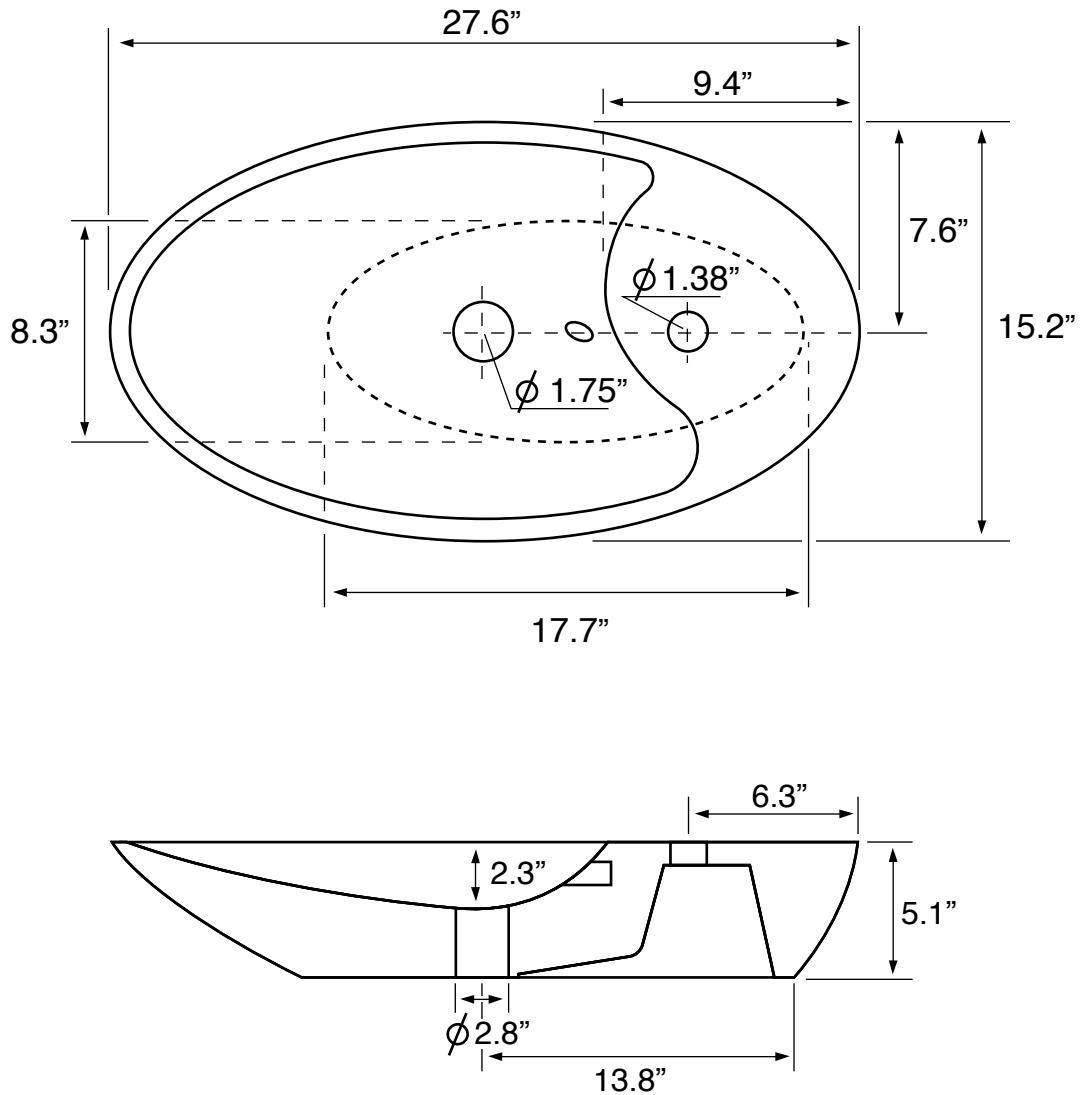

Features

- With overflow.
- Modern design.

Material

- White ceramic bathroom sink.

Installation

- Vessel / above-counter installation.

Configuration

- Single hole.

Nameek's One-Year Limited Warranty

See website for warranty information details.

Technical Information

Bowl type:	Single
Installation:	Vessel
Bowl dimensions:	Depth: 2.3" Length: 18.2"
Drain hole:	1.75"
Facuet hole:	1.38"
Hole configuration:	1
Weight:	22.05 lbs