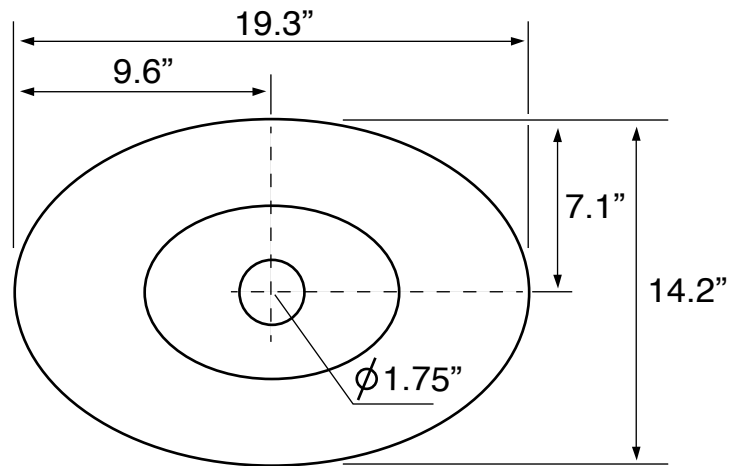

Features

- Without overflow.
- Modern design.

Material

- White ceramic bathroom sink.

Installation

- Vessel / above-counter installation.

Nameek's One-Year Limited Warranty

See website for warranty information details.

Technical Information

Bowl type:	Single
Installation:	Vessel
Bowl dimensions:	Width: 14.2" Length: 19.3"
Drain hole:	1.75"
Weight:	13.23 lbs

Notes

Install this product according to the installation instructions.