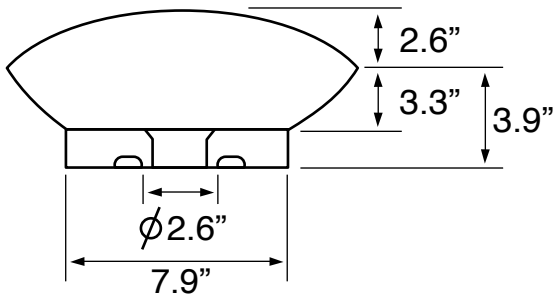

Features

- Without overflow.
- Modern design.

Material

- White ceramic bathroom sink.

Installation

- Vessel / above-counter installation.

Nameek's One-Year Limited Warranty

See website for warranty information details.

Technical Information

Bowl type:	Single
Installation:	Vessel
Bowl dimensions:	Width: 14.2" Length: 19.3"
Drain hole:	1.75"
Weight:	13.23 lbs

Notes

Install this product according to the installation instructions.