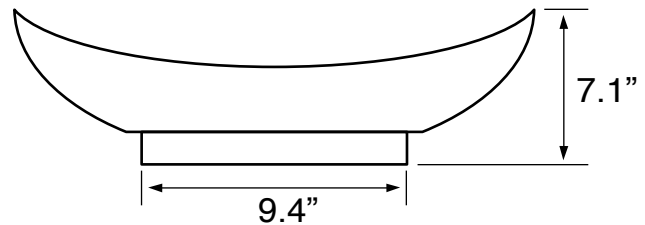

Features

- Without overflow.
- Modern design.

Material

- White ceramic bathroom sink.

Installation

- Vessel / above-counter installation.

Nameek's One-Year Limited Warranty

See website for warranty information details.

Technical Information

Bowl type:	Single
Installation:	Vessel
Bowl dimensions:	Width: 14.2" Length: 19.3"
Drain hole:	1.75"
Weight:	13.23 lbs

Notes

Install this product according to the installation instructions.