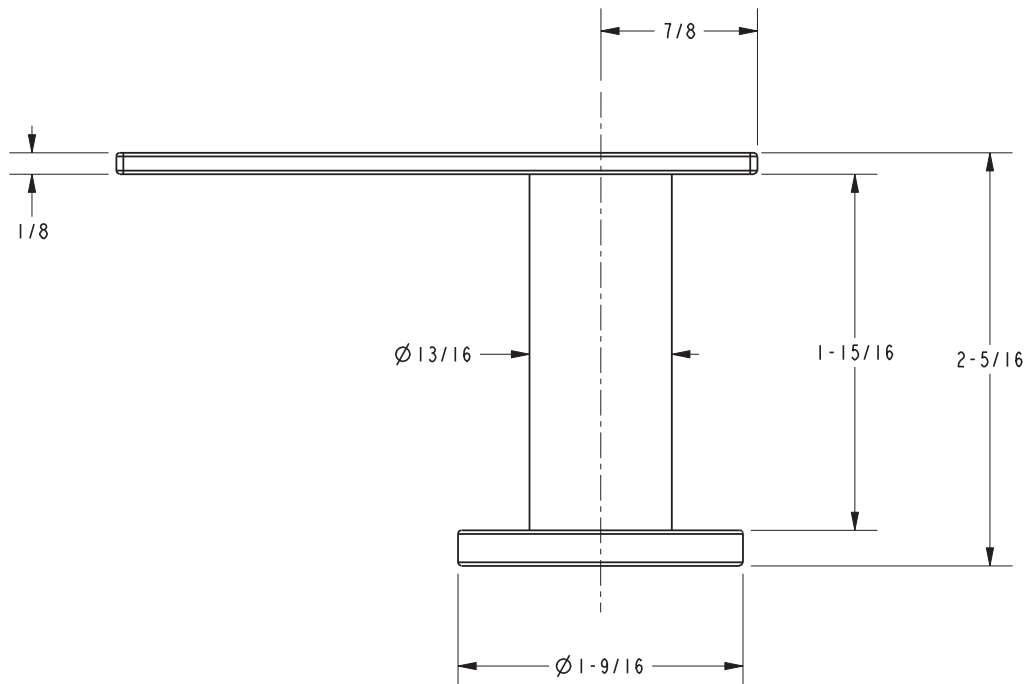

**Robe Hook**  
**2540-1650**

**Features**

- Solid brass construction
- Complements Metro product series

**Codes / Standards Compliance**

Meets or exceeds the following at date of manufacture:

- All applicable US Federal and State material regulations

Model	Description	Colors   Finishes				
2540-1650	Single Robe Hook	<input type="checkbox"/> 10B	<input type="checkbox"/> 15	<input type="checkbox"/> 15S	<input type="checkbox"/> 26	<input type="checkbox"/> Other

**Product Specification** Add "Color / Finish" suffix to Model number, below.

The Single Robe Hook shall be made of solid brass construction. Single Robe Hook shall complement Newport Brass Metro product series. Single Robe Hook shall be Newport Brass Model 2540-1650/\_\_\_\_ .

## PRODUCT DIMENSIONS *(Units are in inches)*

**Metro Robe Hook**  
**2540-1650**

Page 2 of 2 Spec\_2540-1650

**NEWPORT BRASS**  
Flawless Beauty. From Faucet to Finish.™

t: 949.417.5207 | [www.newportbrass.com](http://www.newportbrass.com)  
©2020 Brasstech, Inc.