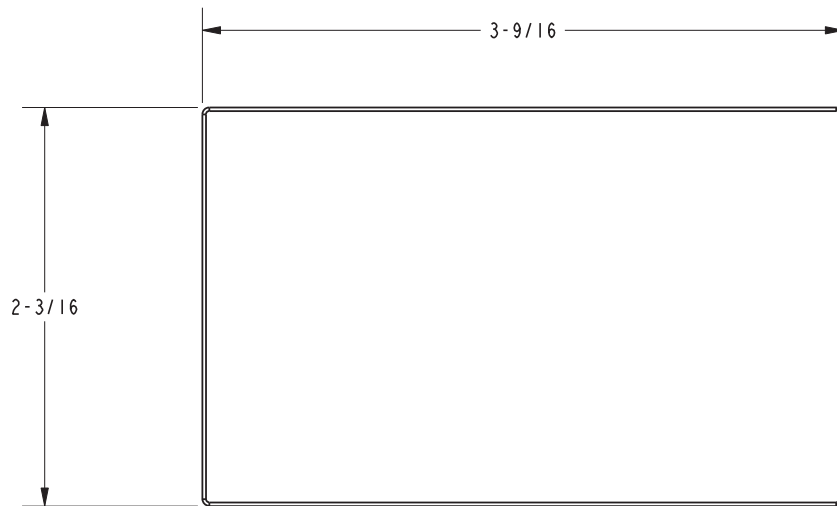

2540-1650

PRODUCT DIMENSIONS *(Units are in inches)*

Metro Robe Hook
2540-1650

Page 2 of 2 Spec_2540-1650

NEWPORT BRASS
Flawless Beauty. From Faucet to Finish.™

t: 949.417.5207 | www.newportbrass.com
©2020 Brasstech, Inc.