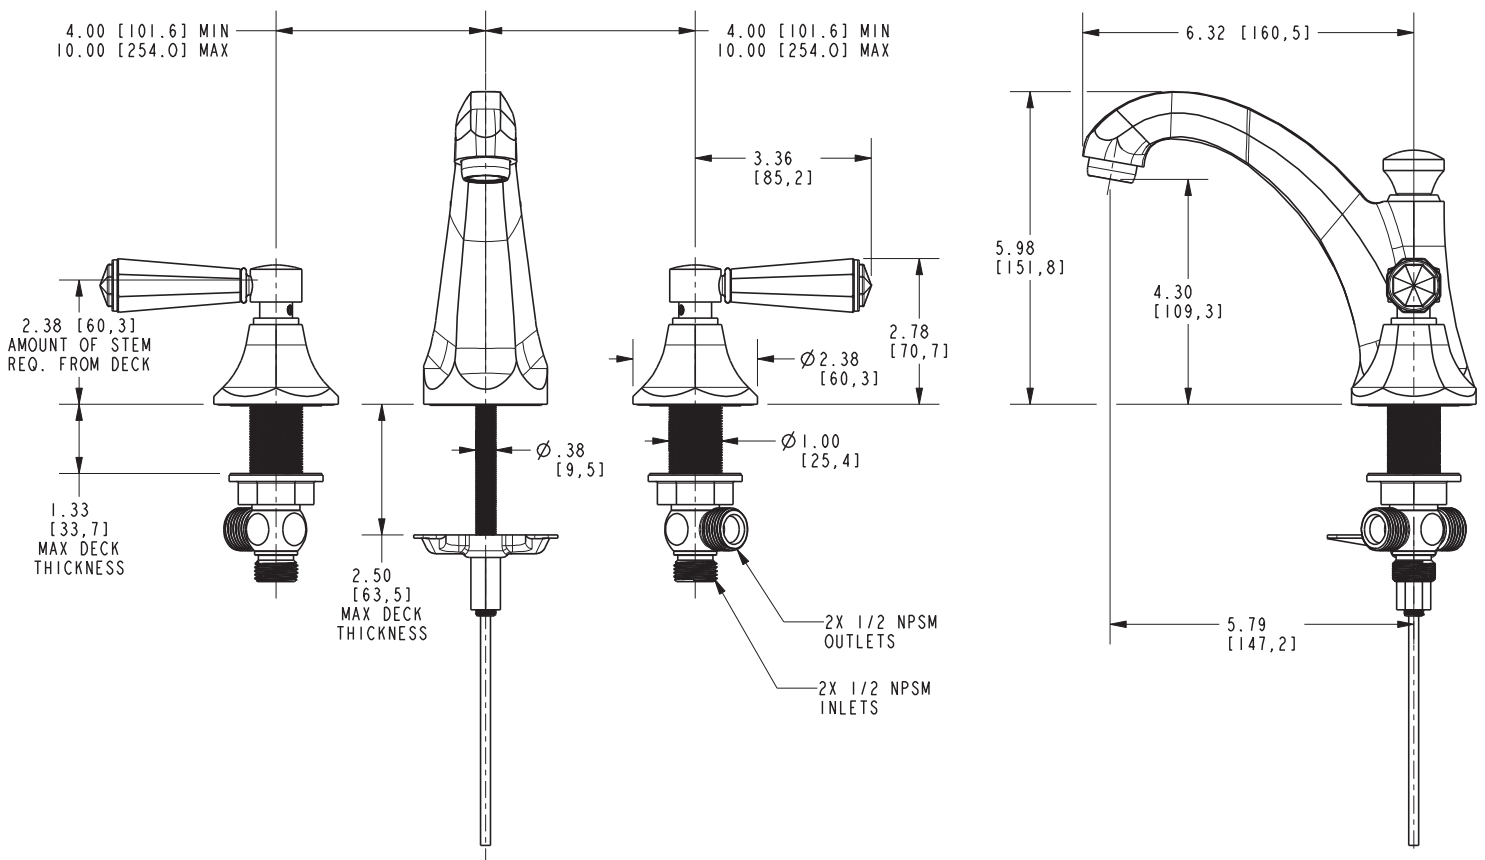

METROPOLE

Features

- Solid brass construction
- Brass valve bodies
- Quarter-turn washerless ceramic disc valve cartridges
- Spout assembly with integral supply hoses
- Pop-up drain with tailpiece
- 4.30" (10.9 cm) spout height at outlet
- 5.79" (14.7 cm) spout reach (c-c)
- For 8" (20.3 cm) centers - Maximum 20" (50.8 cm)
- ADA Compliant
- 1.2 GPM (4.5 LPM) Max

Specified Model

Model	Description	Colors Finishes
1230C	Widespread Lavatory Faucet	<input type="checkbox"/> 10B <input type="checkbox"/> 15 <input type="checkbox"/> 15S <input type="checkbox"/> 26 <input type="checkbox"/> Other

Product Specification Add "Color / Finish" suffix to Model number, below.

The two-handle Widespread Lavatory Faucet shall be made of solid brass construction. Faucet shall incorporate a spout assembly with integral supply hoses and feature brass valve bodies with quarter-turn washerless ceramic disc valve cartridges. Faucet shall have a 1.2 gallon (4.5 liter) per minute maximum flow rate. Product shall be for 8" (20.3 cm) centers - Maximum 20" (50.8 cm). Product shall incorporate a 4.30" (10.9 cm) spout height at outlet and a 5.79" (14.7 cm) spout reach (c-c). Faucet shall include a pop-up drain with tailpiece and incorporate ADA compliant crystal lever handles. Widespread Lavatory Faucet shall be Newport Brass Model 1230C/____ .

1230C

PRODUCT DIMENSIONS *(Units are in inches)*

Product Dimensions are provided for reference only. For specific product installation guidelines, please reference the Installation Instructions of the product being installed.