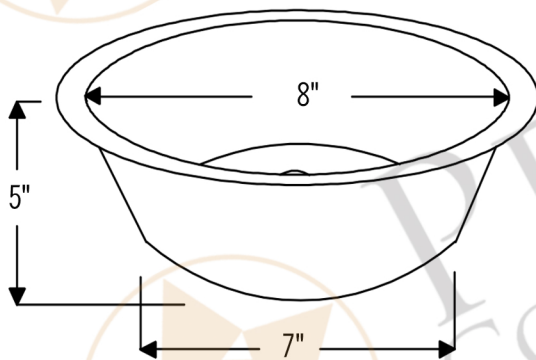

PREMIER
COPPER PRODUCTS

MODEL NUMBER: BR10DB2

- * Description: 10" Round Hammered Copper Bar Sink with 2" Drain Opening
- * Outer Dimension: 10" x 5"
- * Inner Dimension: 8" x 5"
- * Rim: 1"
- * Drain Opening: 2"
- * Finish: Oil Rubbed Bronze